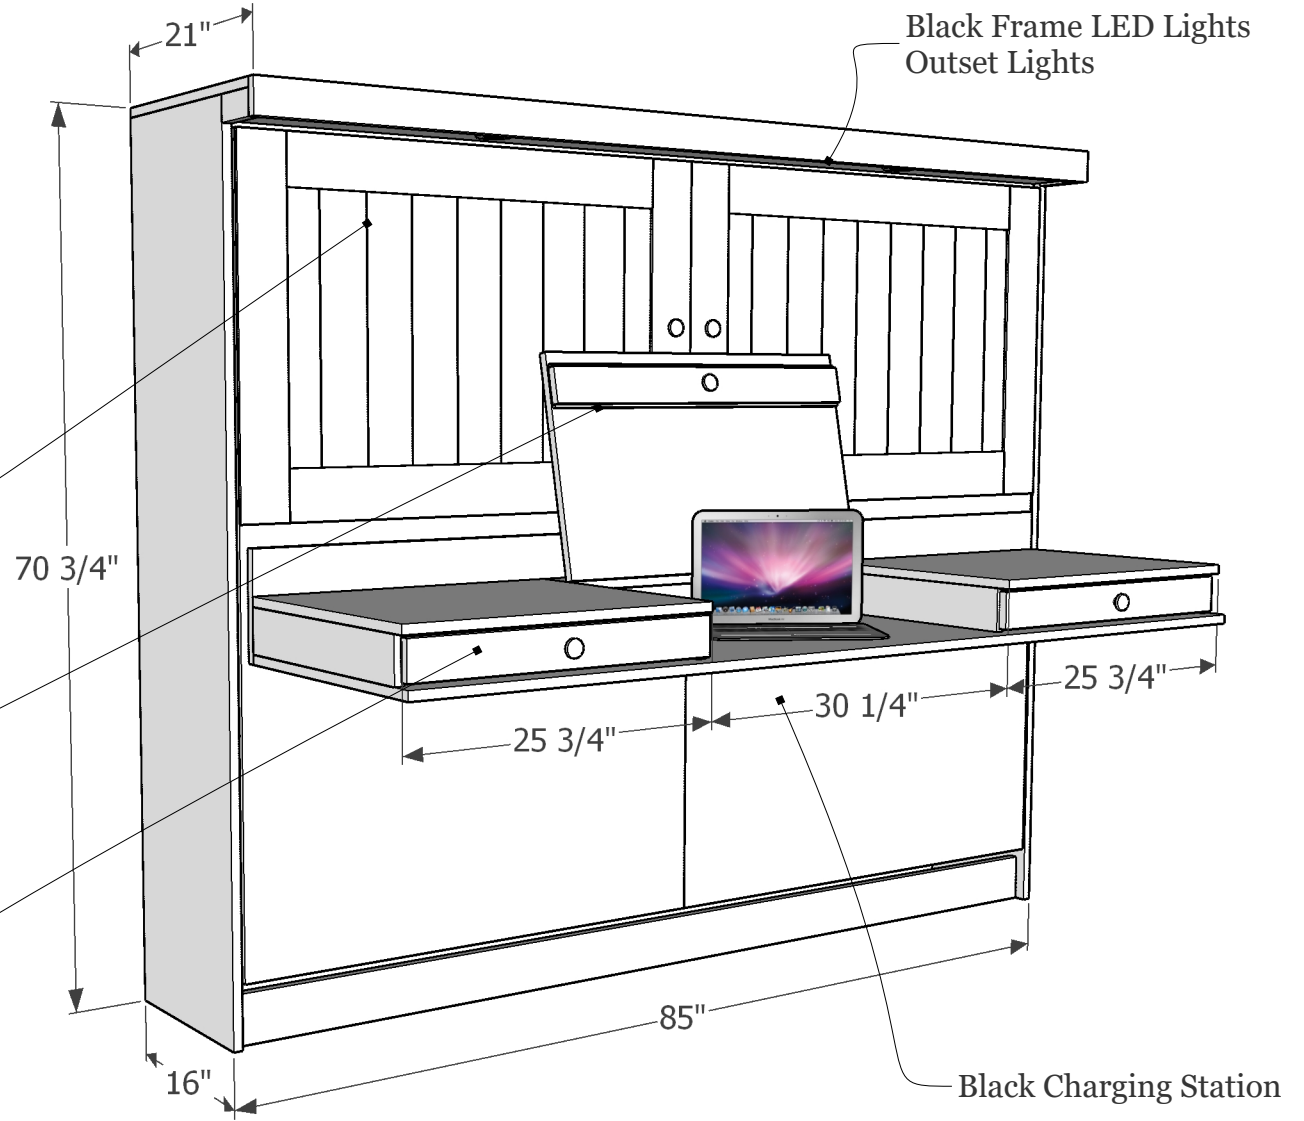

Hardware: Oil Rubbed Bronze

Barn Door face
(no cross bar)

70 3/4"

Lift up center section

2 drawers on the desk

Inside there will be a removable
headboard

Black Frame LED Lights
Outset Lights

Black Charging Station