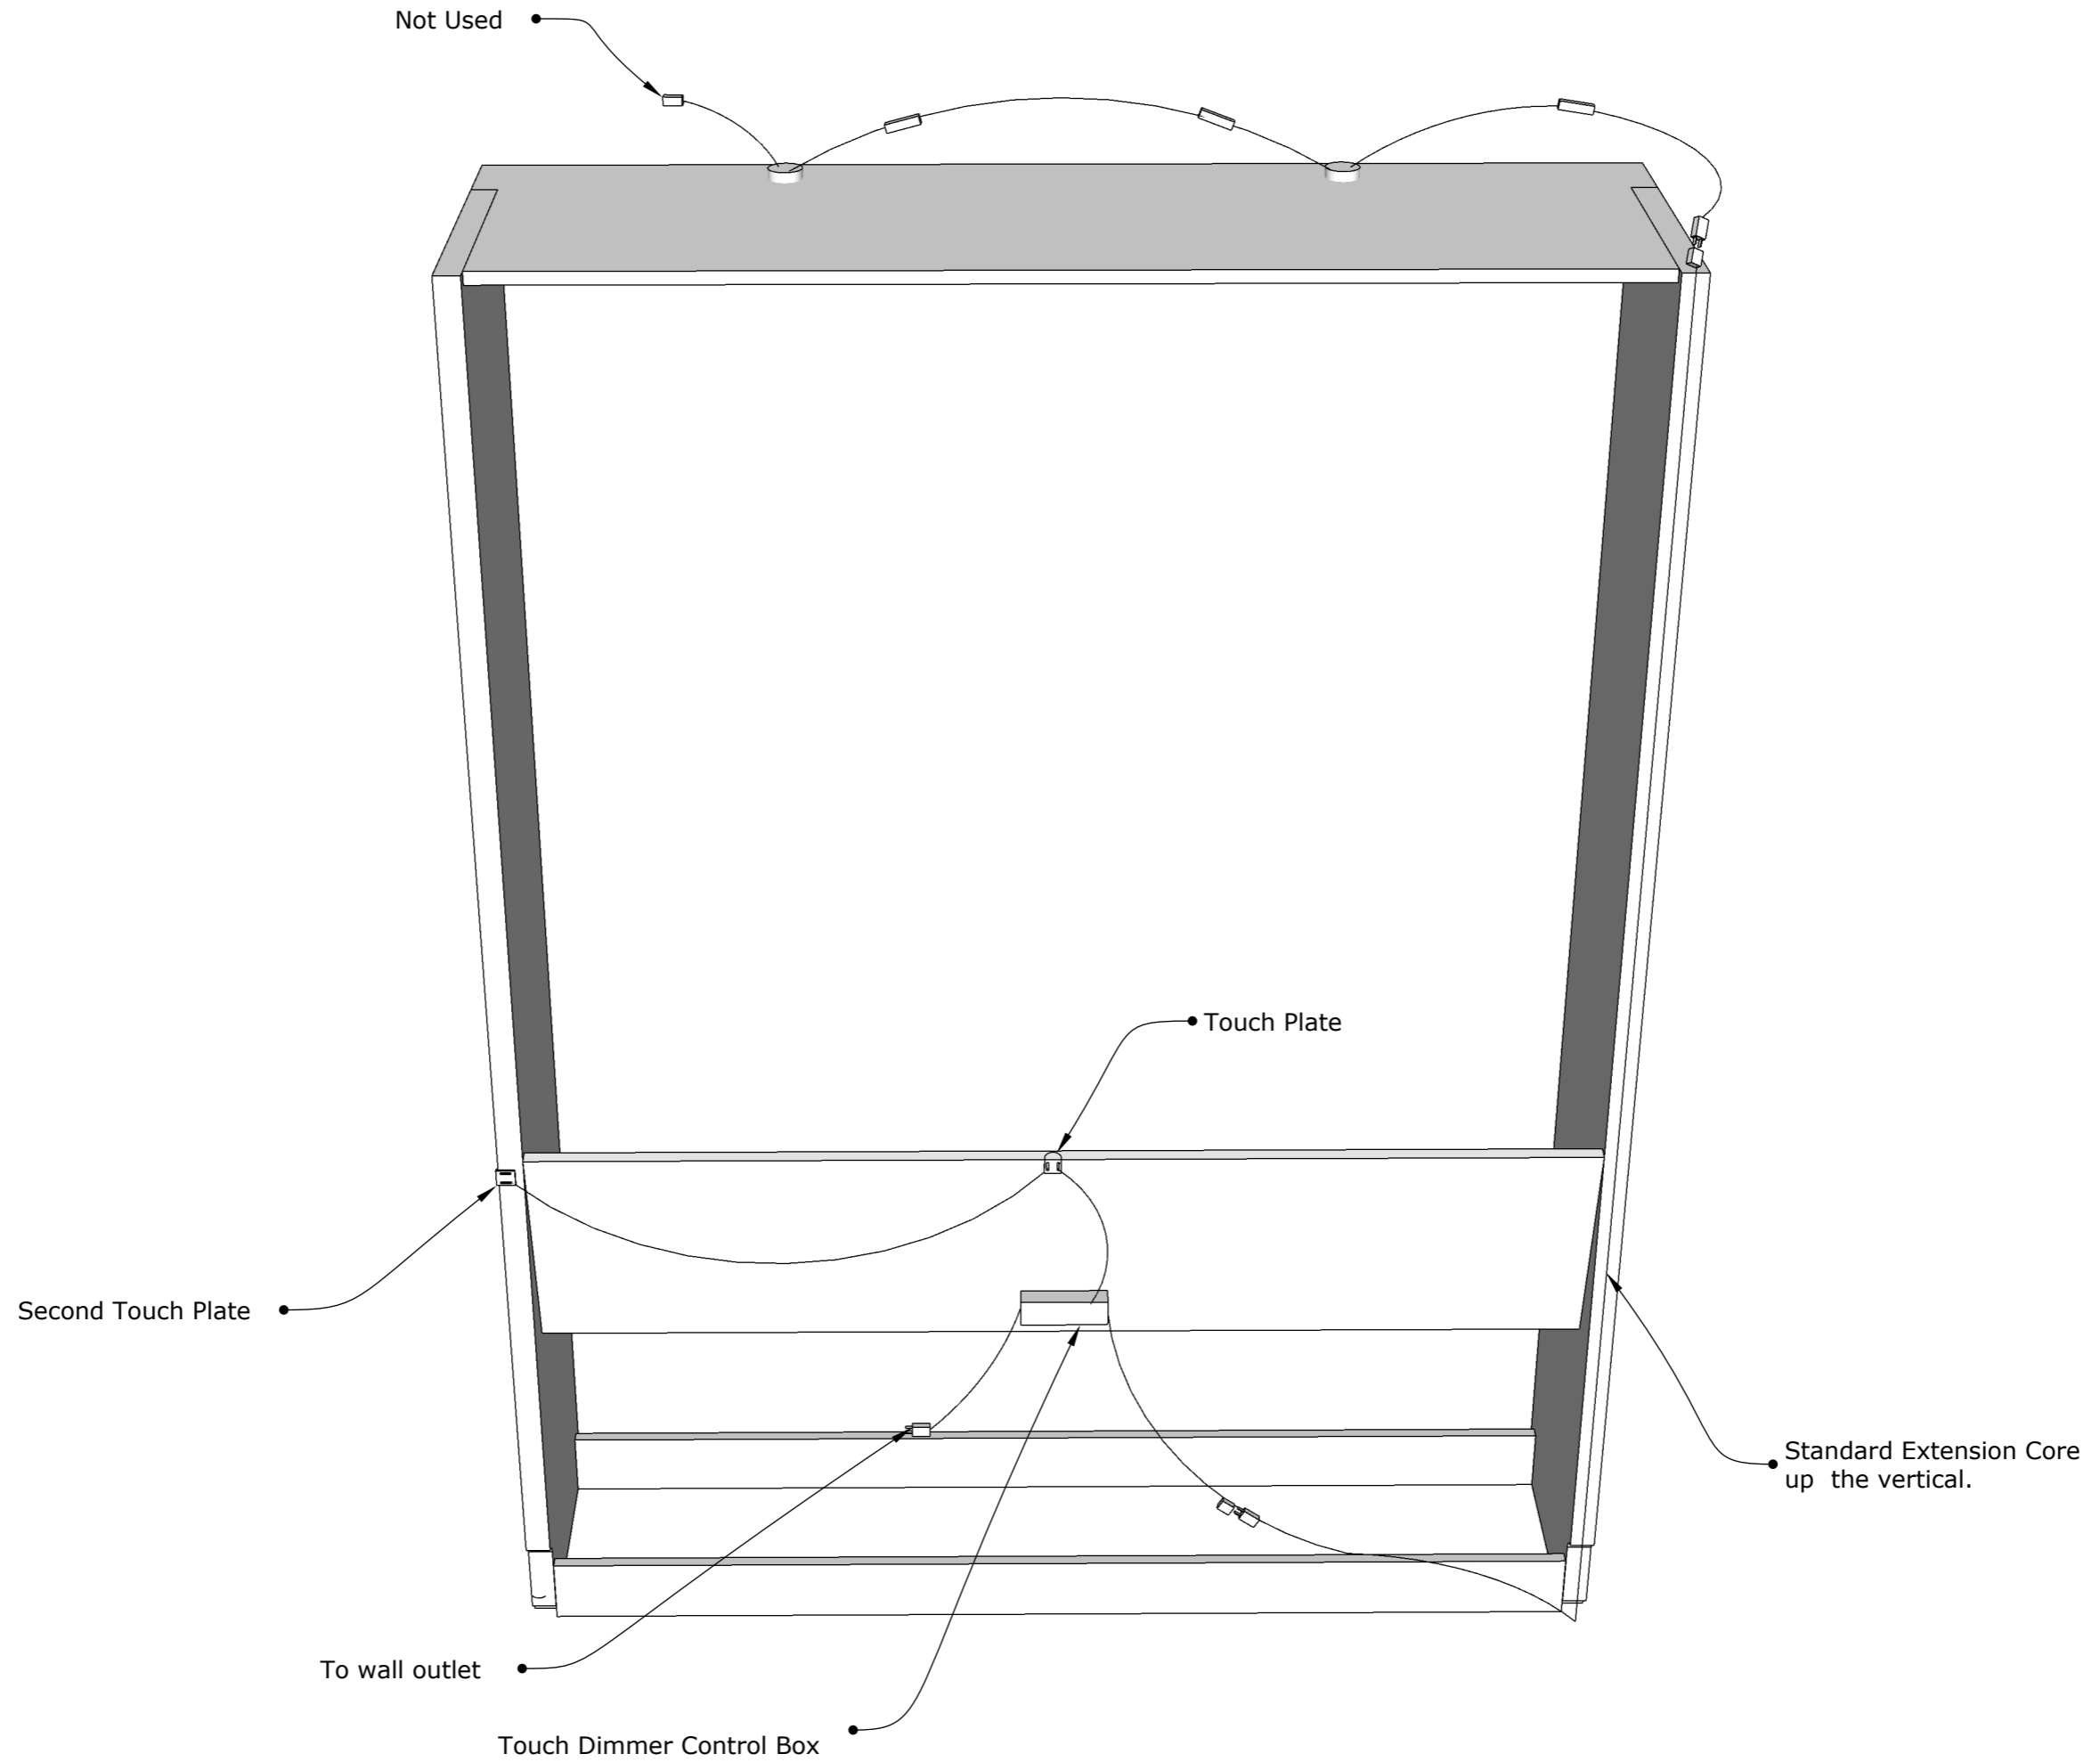

Inset Lights and Bookcases

(Back View of cabinet with Center/Bed section removed)

Standard Extension Cord
(May be routed lower and through base cutout)

Not used

Touch Control Box

Touch Plate

Bookcase Touch Plate

To Wall Outlet

To wall outlet

Touch Control box

Tilt Switch
(Mount to bed section)

Inset Lights and Bookcases

(Back View of cabinet with Center/Bed section removed)

Inset Lights No Bookcases

(Back View of cabinet with Center/Bed section removed)

Inset Lights No Bookcases

(Back View of cabinet with Center/Bed section removed)

Outlet Lights with Bookcases

(Back View of cabinet with Center/Bed section removed)

Outset Lights with Bookcases

(Back View of cabinet with Center/Bed section removed)

Outset Lights No Bookcases

(Back View of cabinet with Center/Bed section removed)

Outset Lights No Bookcases

(Back View of cabinet with Center/Bed section removed)