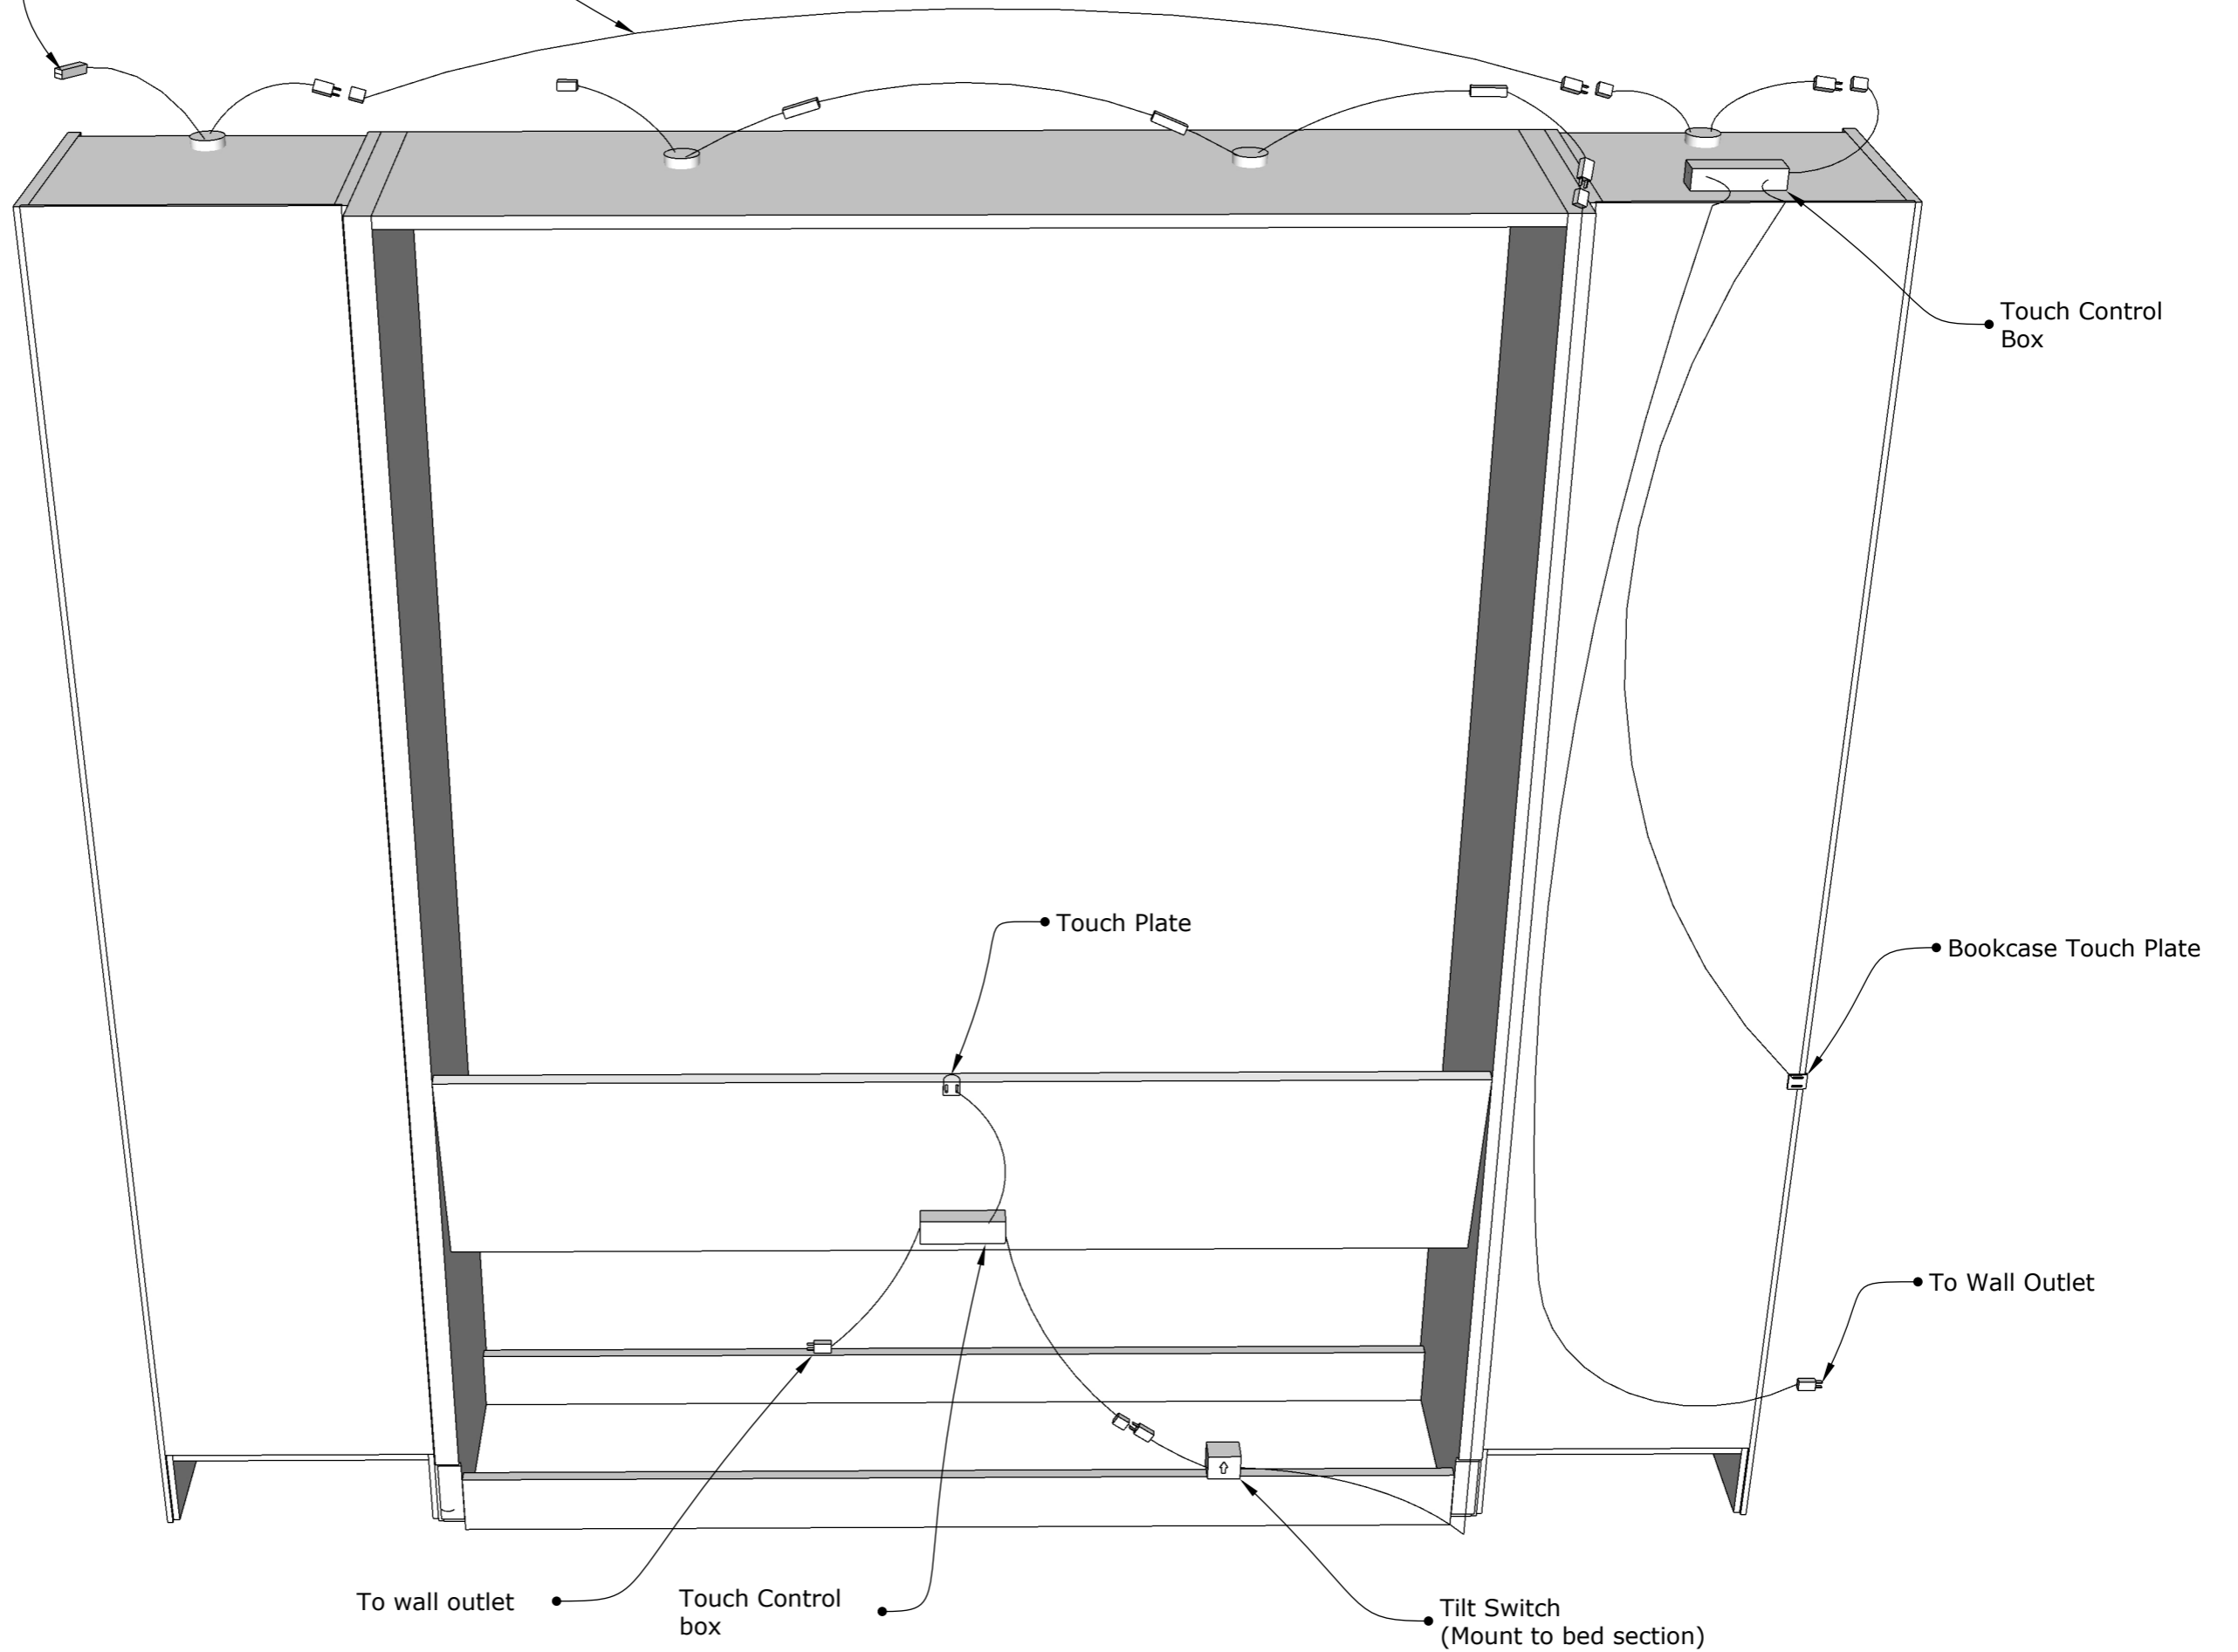

Inset Lights and Bookcases

(Back View of cabinet with Center/Bed section removed)

Standard Extension Cord
(May be routed lower and through base cutout)

Not used

Touch Control Box

Touch Plate

Bookcase Touch Plate

To Wall Outlet

To wall outlet

Touch Control box

Tilt Switch
(Mount to bed section)

Inset Lights and Bookcases

(Back View of cabinet with Center/Bed section removed)

Inset Lights No Bookcases

(Back View of cabinet with Center/Bed section removed)

Inset Lights No Bookcases

(Back View of cabinet with Center/Bed section removed)

Outlet Lights with Bookcases

(Back View of cabinet with Center/Bed section removed)

Outset Lights with Bookcases

(Back View of cabinet with Center/Bed section removed)

Outset Lights No Bookcases

(Back View of cabinet with Center/Bed section removed)

Outset Lights No Bookcases

(Back View of cabinet with Center/Bed section removed)