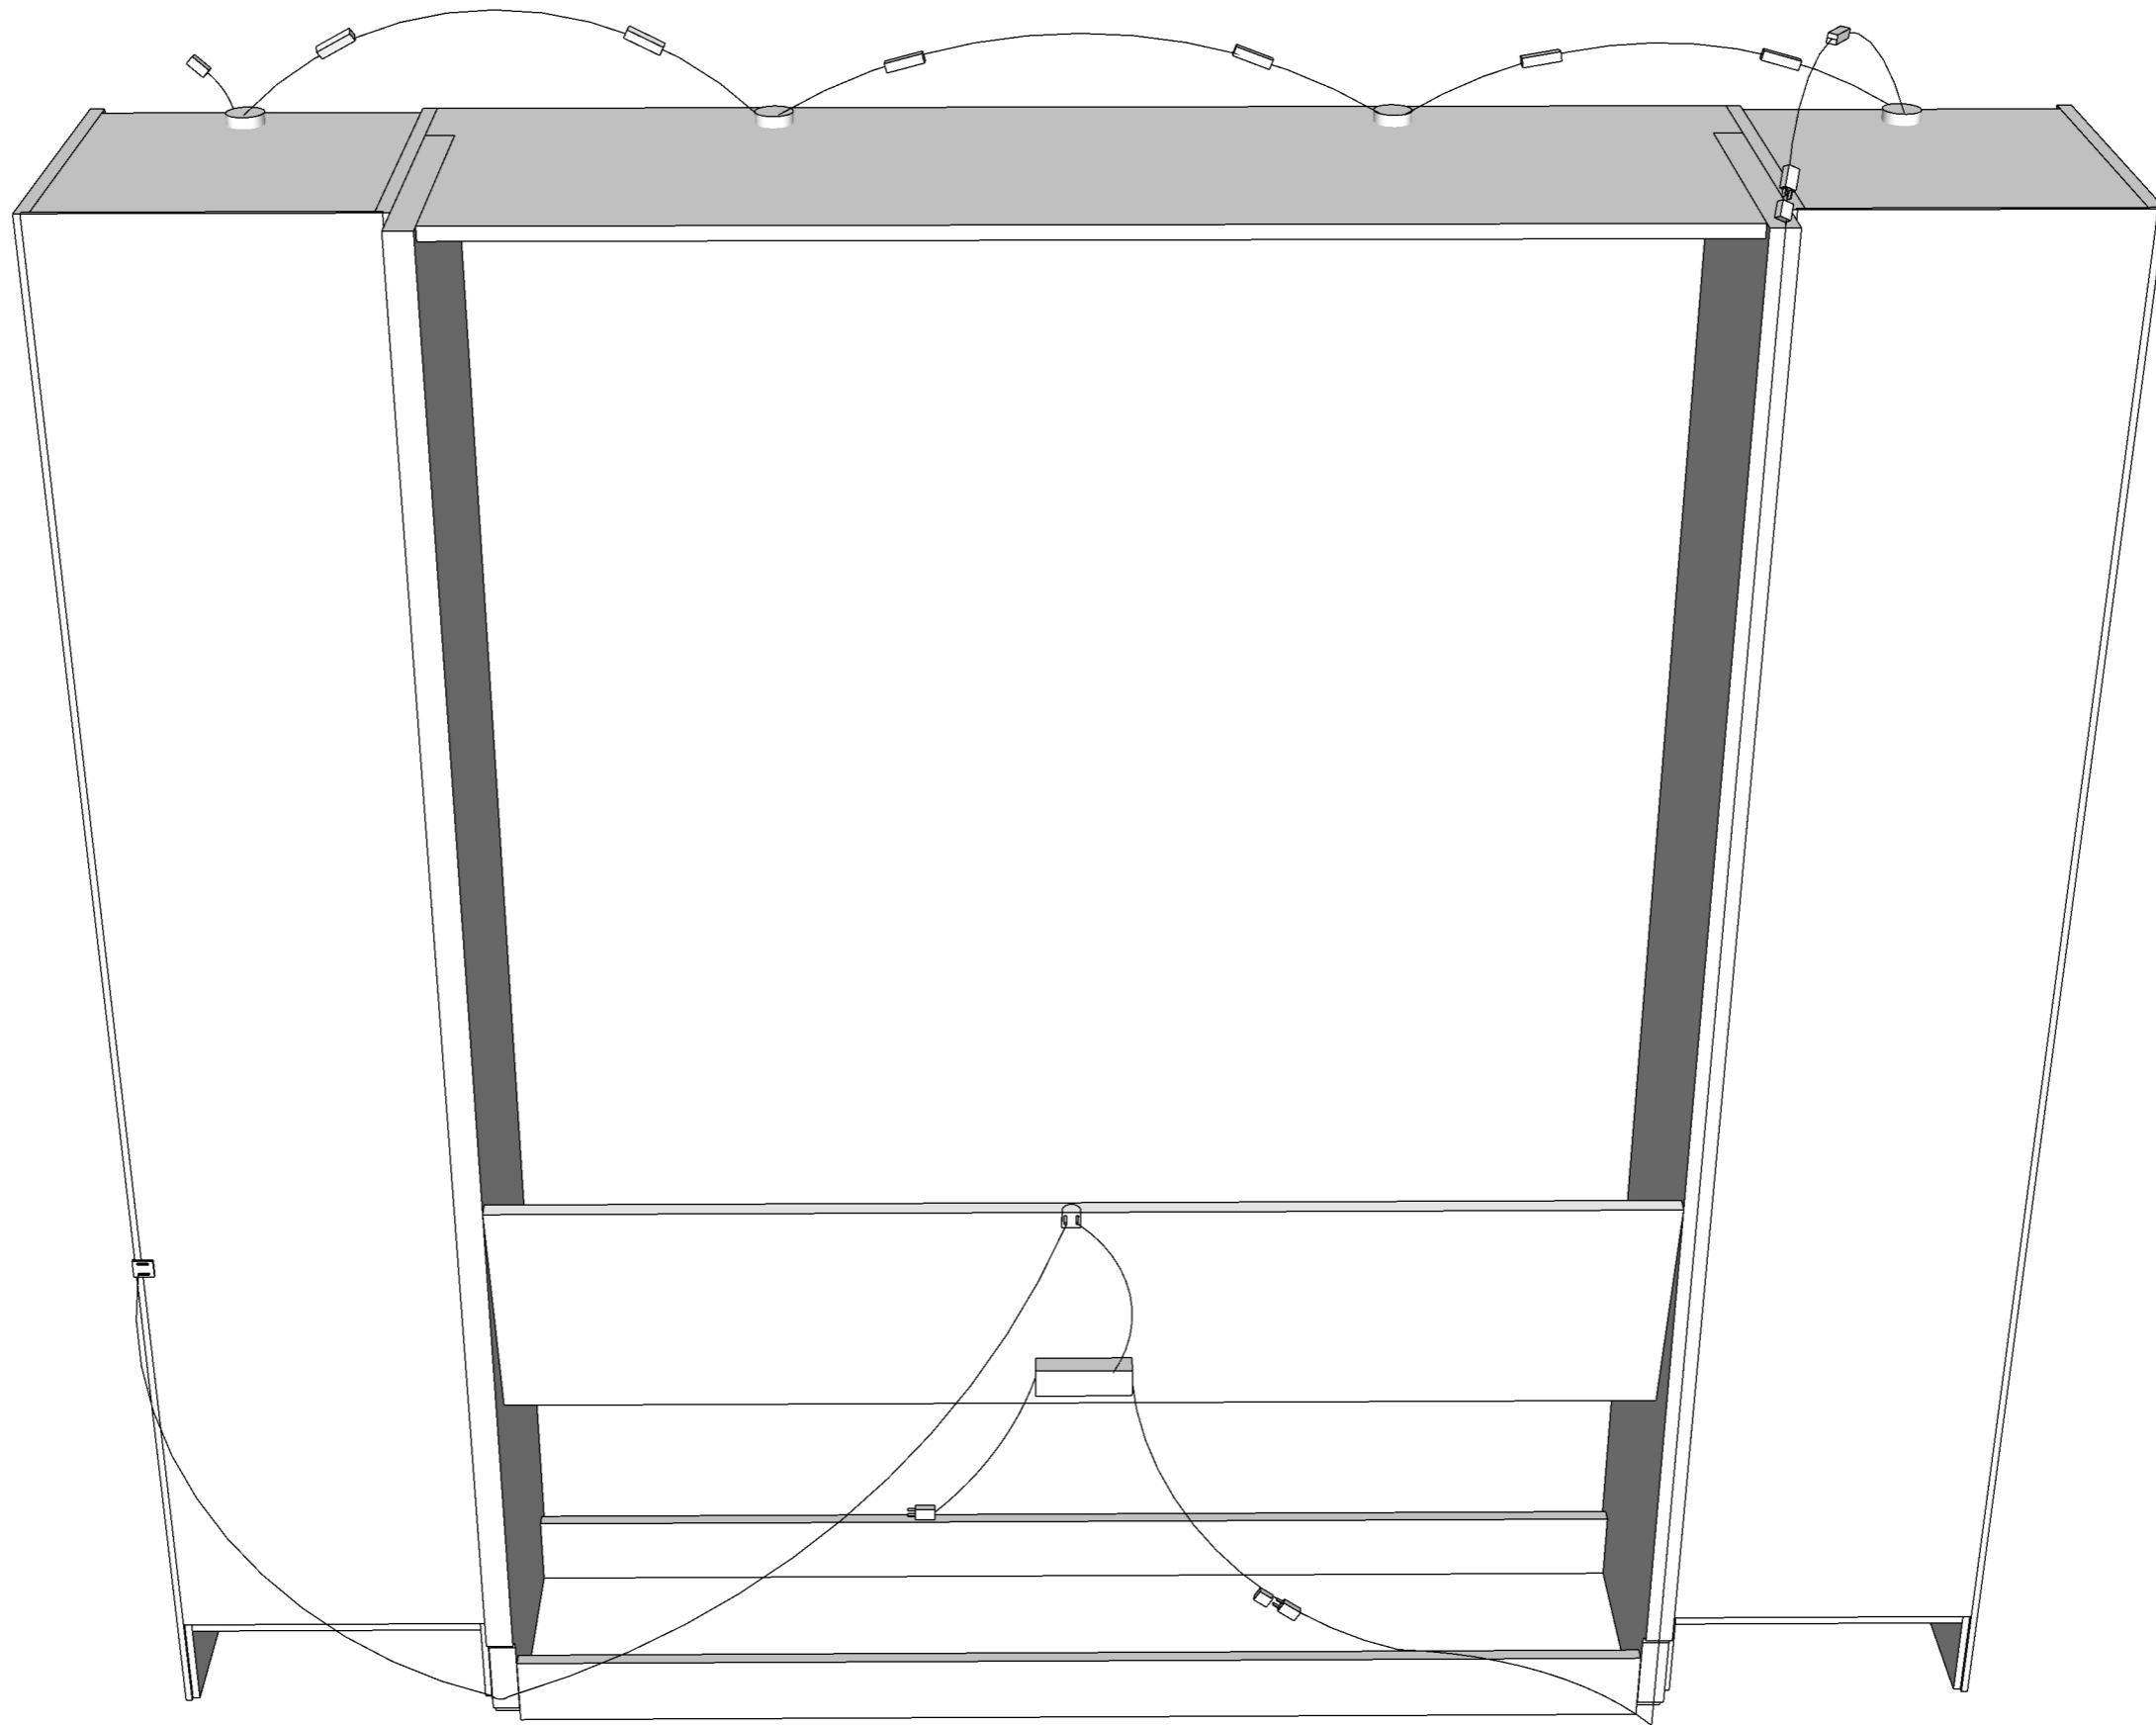

Inset Lights and Bookcases

(Back View of cabinet with Center/Bed section removed)

Standard Extension Cord
(May be routed lower and through base cutout)

Not used

Touch Control Box

Touch Plate

Bookcase Touch Plate

To Wall Outlet

To wall outlet

Touch Control box

Tilt Switch
(Mount to bed section)

Inset Lights and Bookcases

(Back View of cabinet with Center/Bed section removed)

Inset Lights No Bookcases

(Back View of cabinet with Center/Bed section removed)

Inset Lights No Bookcases

(Back View of cabinet with Center/Bed section removed)

Outlet Lights with Bookcases

(Back View of cabinet with Center/Bed section removed)

Outset Lights with Bookcases

(Back View of cabinet with Center/Bed section removed)

Outset Lights No Bookcases

(Back View of cabinet with Center/Bed section removed)

Outset Lights No Bookcases

(Back View of cabinet with Center/Bed section removed)