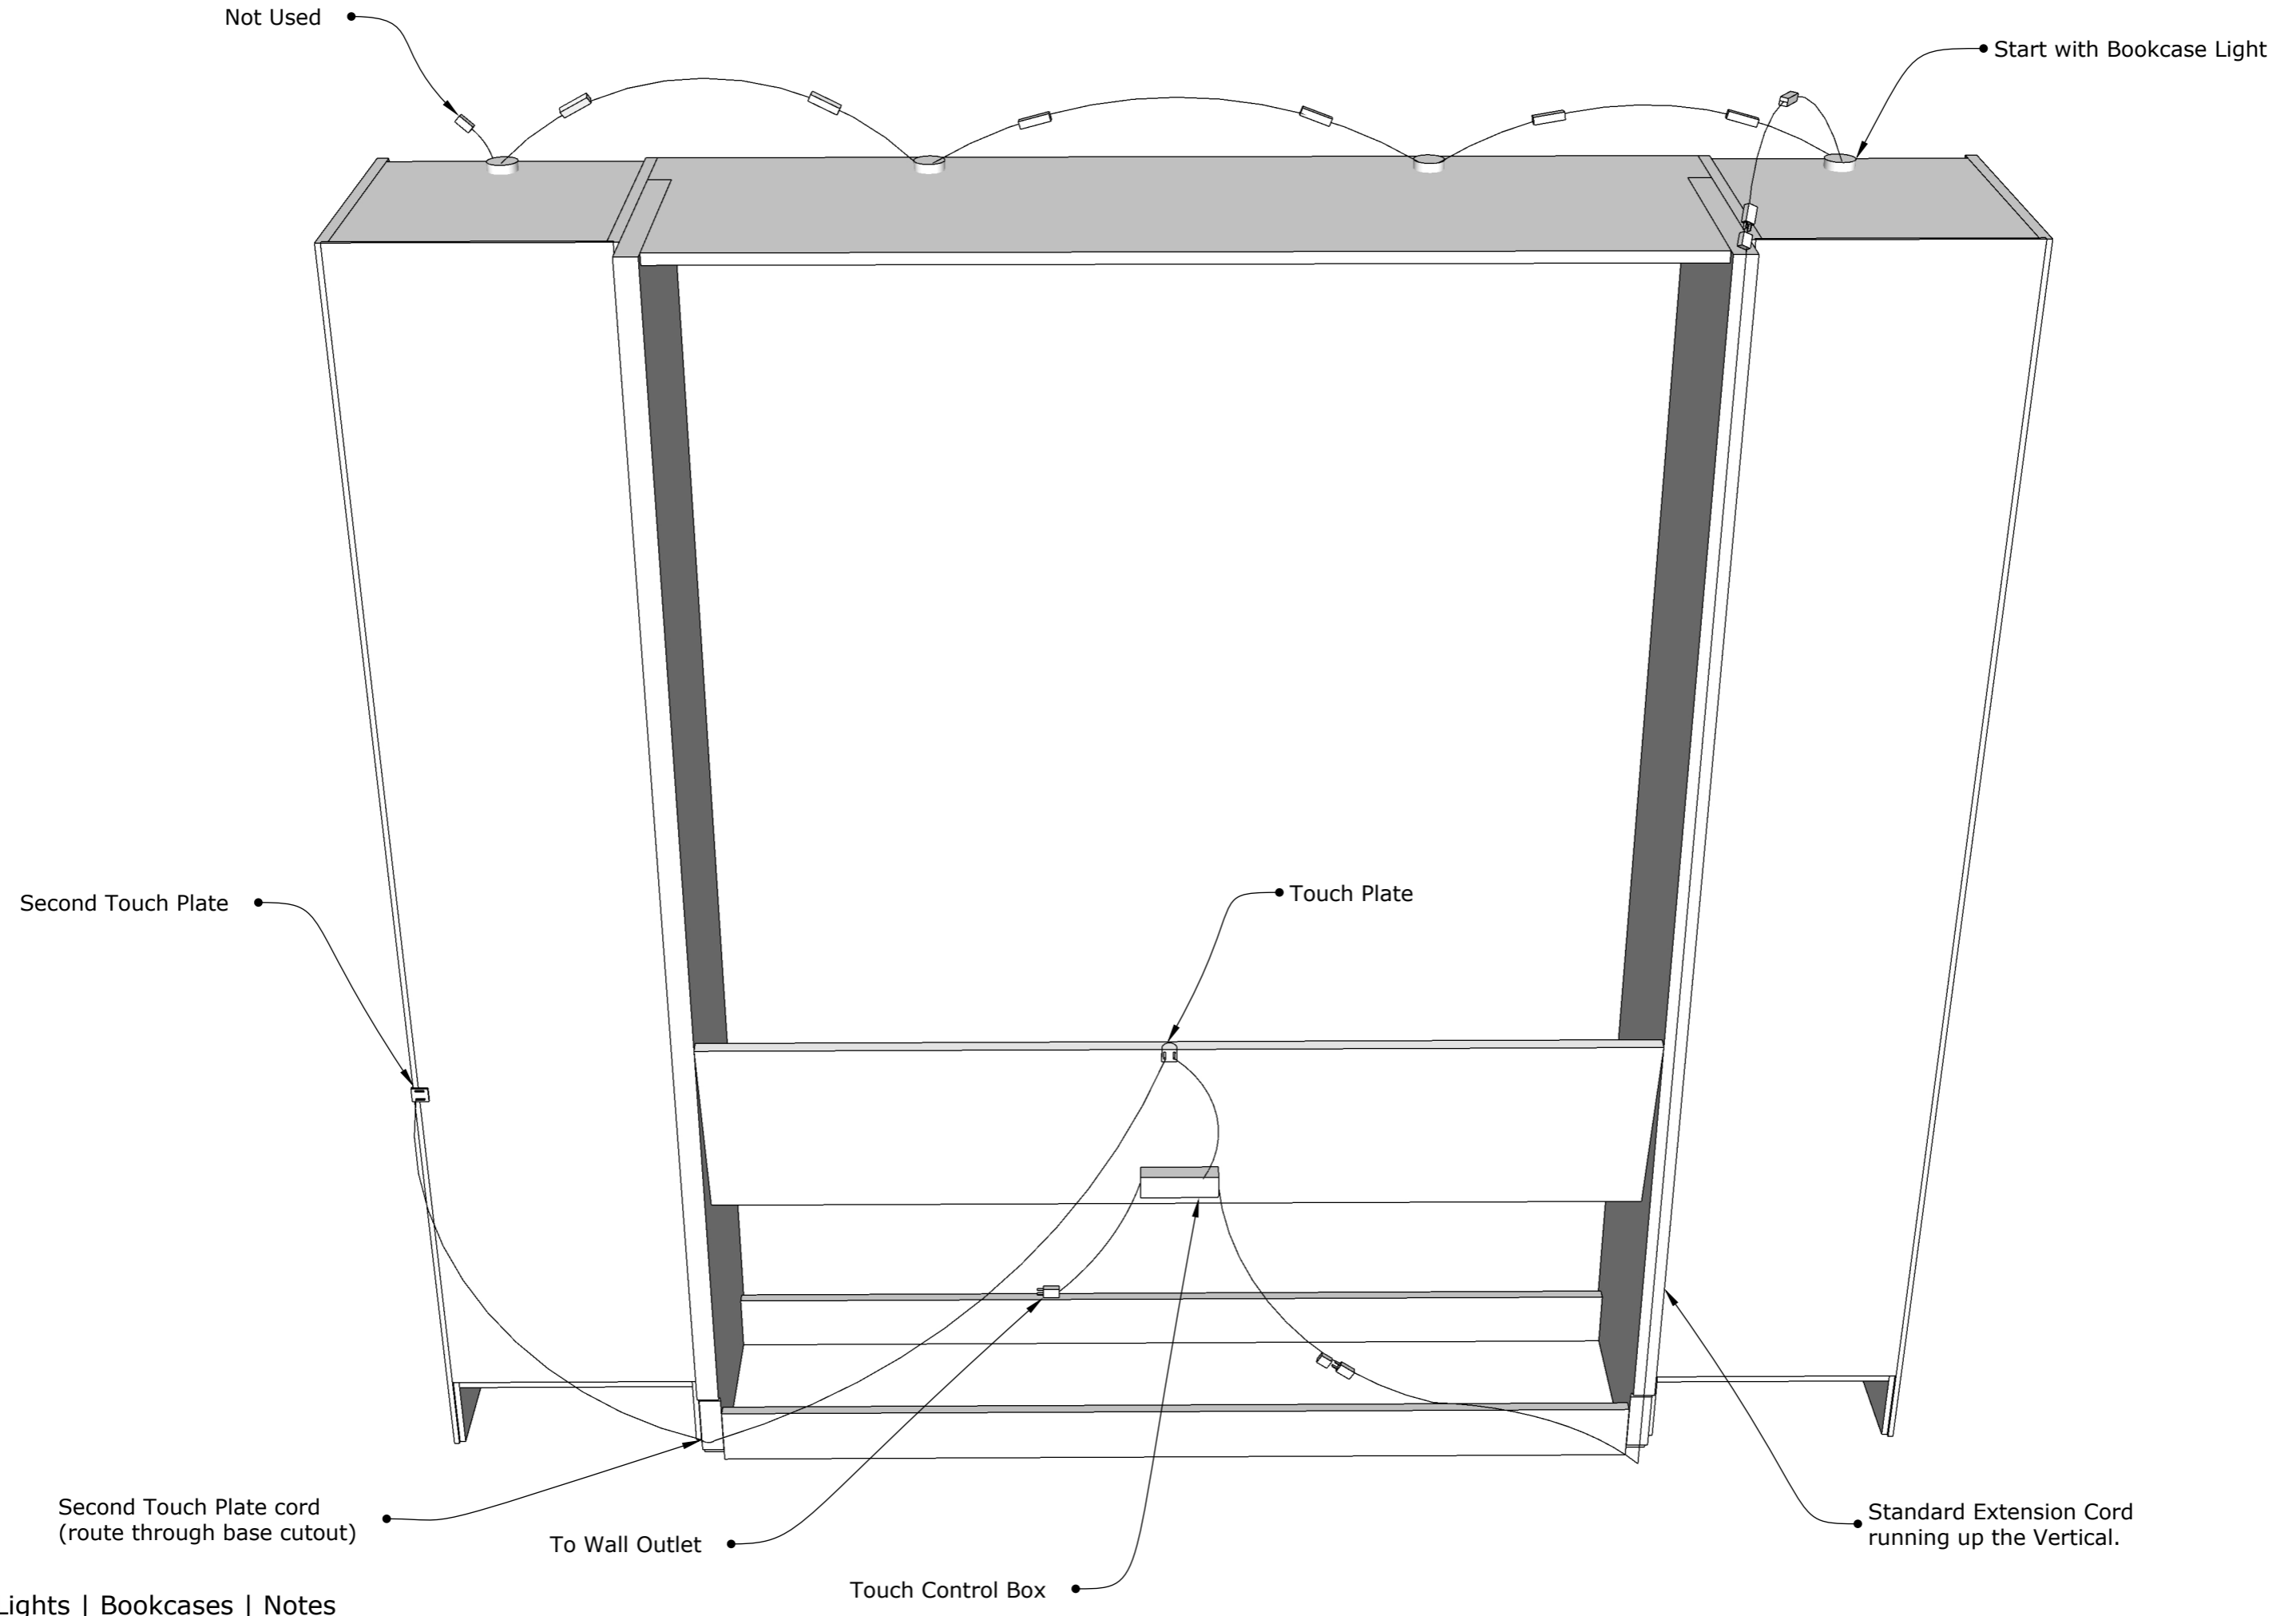

Inset Lights and Bookcases

(Back View of cabinet with Center/Bed section removed)

Standard Extension Cord
(May be routed lower and through base cutout)

Not used

Touch Control Box

Touch Plate

Bookcase Touch Plate

To Wall Outlet

To wall outlet

Touch Control box

Tilt Switch
(Mount to bed section)

Inset Lights and Bookcases

(Back View of cabinet with Center/Bed section removed)

Inset Lights No Bookcases

(Back View of cabinet with Center/Bed section removed)

Inset Lights No Bookcases

(Back View of cabinet with Center/Bed section removed)

Outlet Lights with Bookcases

(Back View of cabinet with Center/Bed section removed)

Outset Lights with Bookcases

(Back View of cabinet with Center/Bed section removed)

Outset Lights No Bookcases

(Back View of cabinet with Center/Bed section removed)

Outset Lights No Bookcases

(Back View of cabinet with Center/Bed section removed)