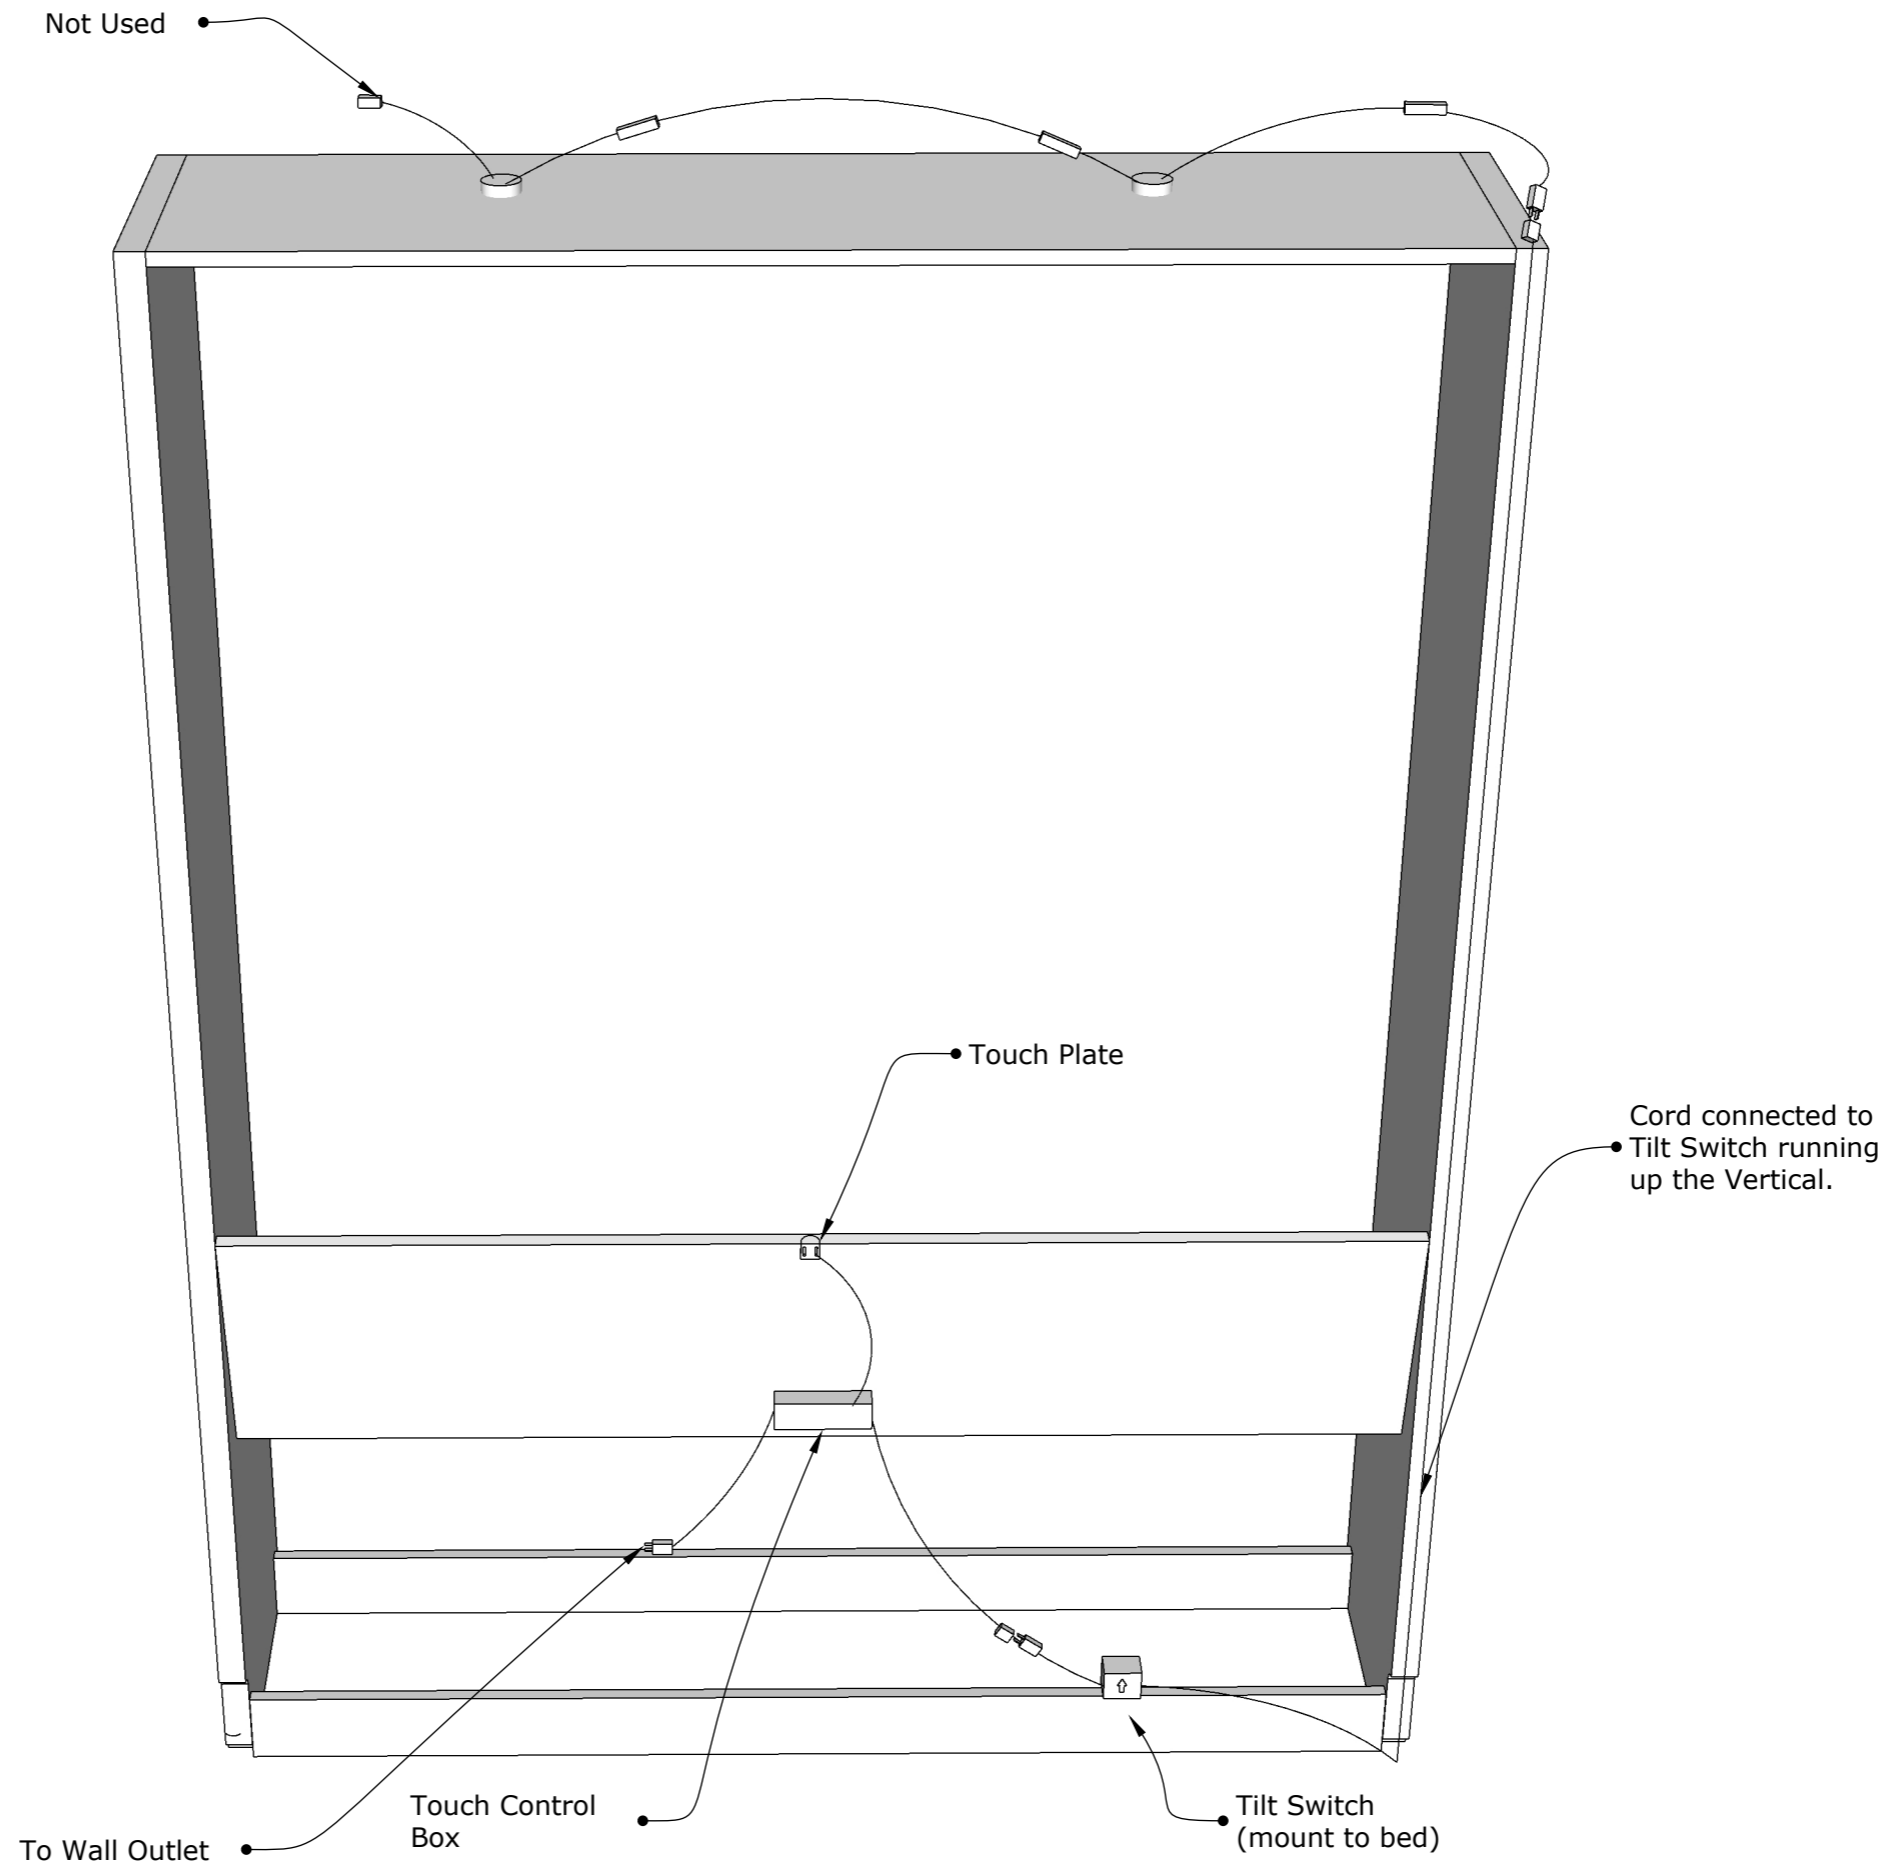

Inset Lights and Bookcases

(Back View of cabinet with Center/Bed section removed)

Standard Extension Cord
(May be routed lower and through base cutout)

Not used

Touch Control Box

Touch Plate

Bookcase Touch Plate

To Wall Outlet

To wall outlet

Touch Control box

Tilt Switch
(Mount to bed section)

Inset Lights and Bookcases

(Back View of cabinet with Center/Bed section removed)

Inset Lights No Bookcases

(Back View of cabinet with Center/Bed section removed)

Inset Lights No Bookcases

(Back View of cabinet with Center/Bed section removed)

Outlet Lights with Bookcases

(Back View of cabinet with Center/Bed section removed)

Outset Lights with Bookcases

(Back View of cabinet with Center/Bed section removed)

Outset Lights No Bookcases

(Back View of cabinet with Center/Bed section removed)

Outset Lights No Bookcases

(Back View of cabinet with Center/Bed section removed)