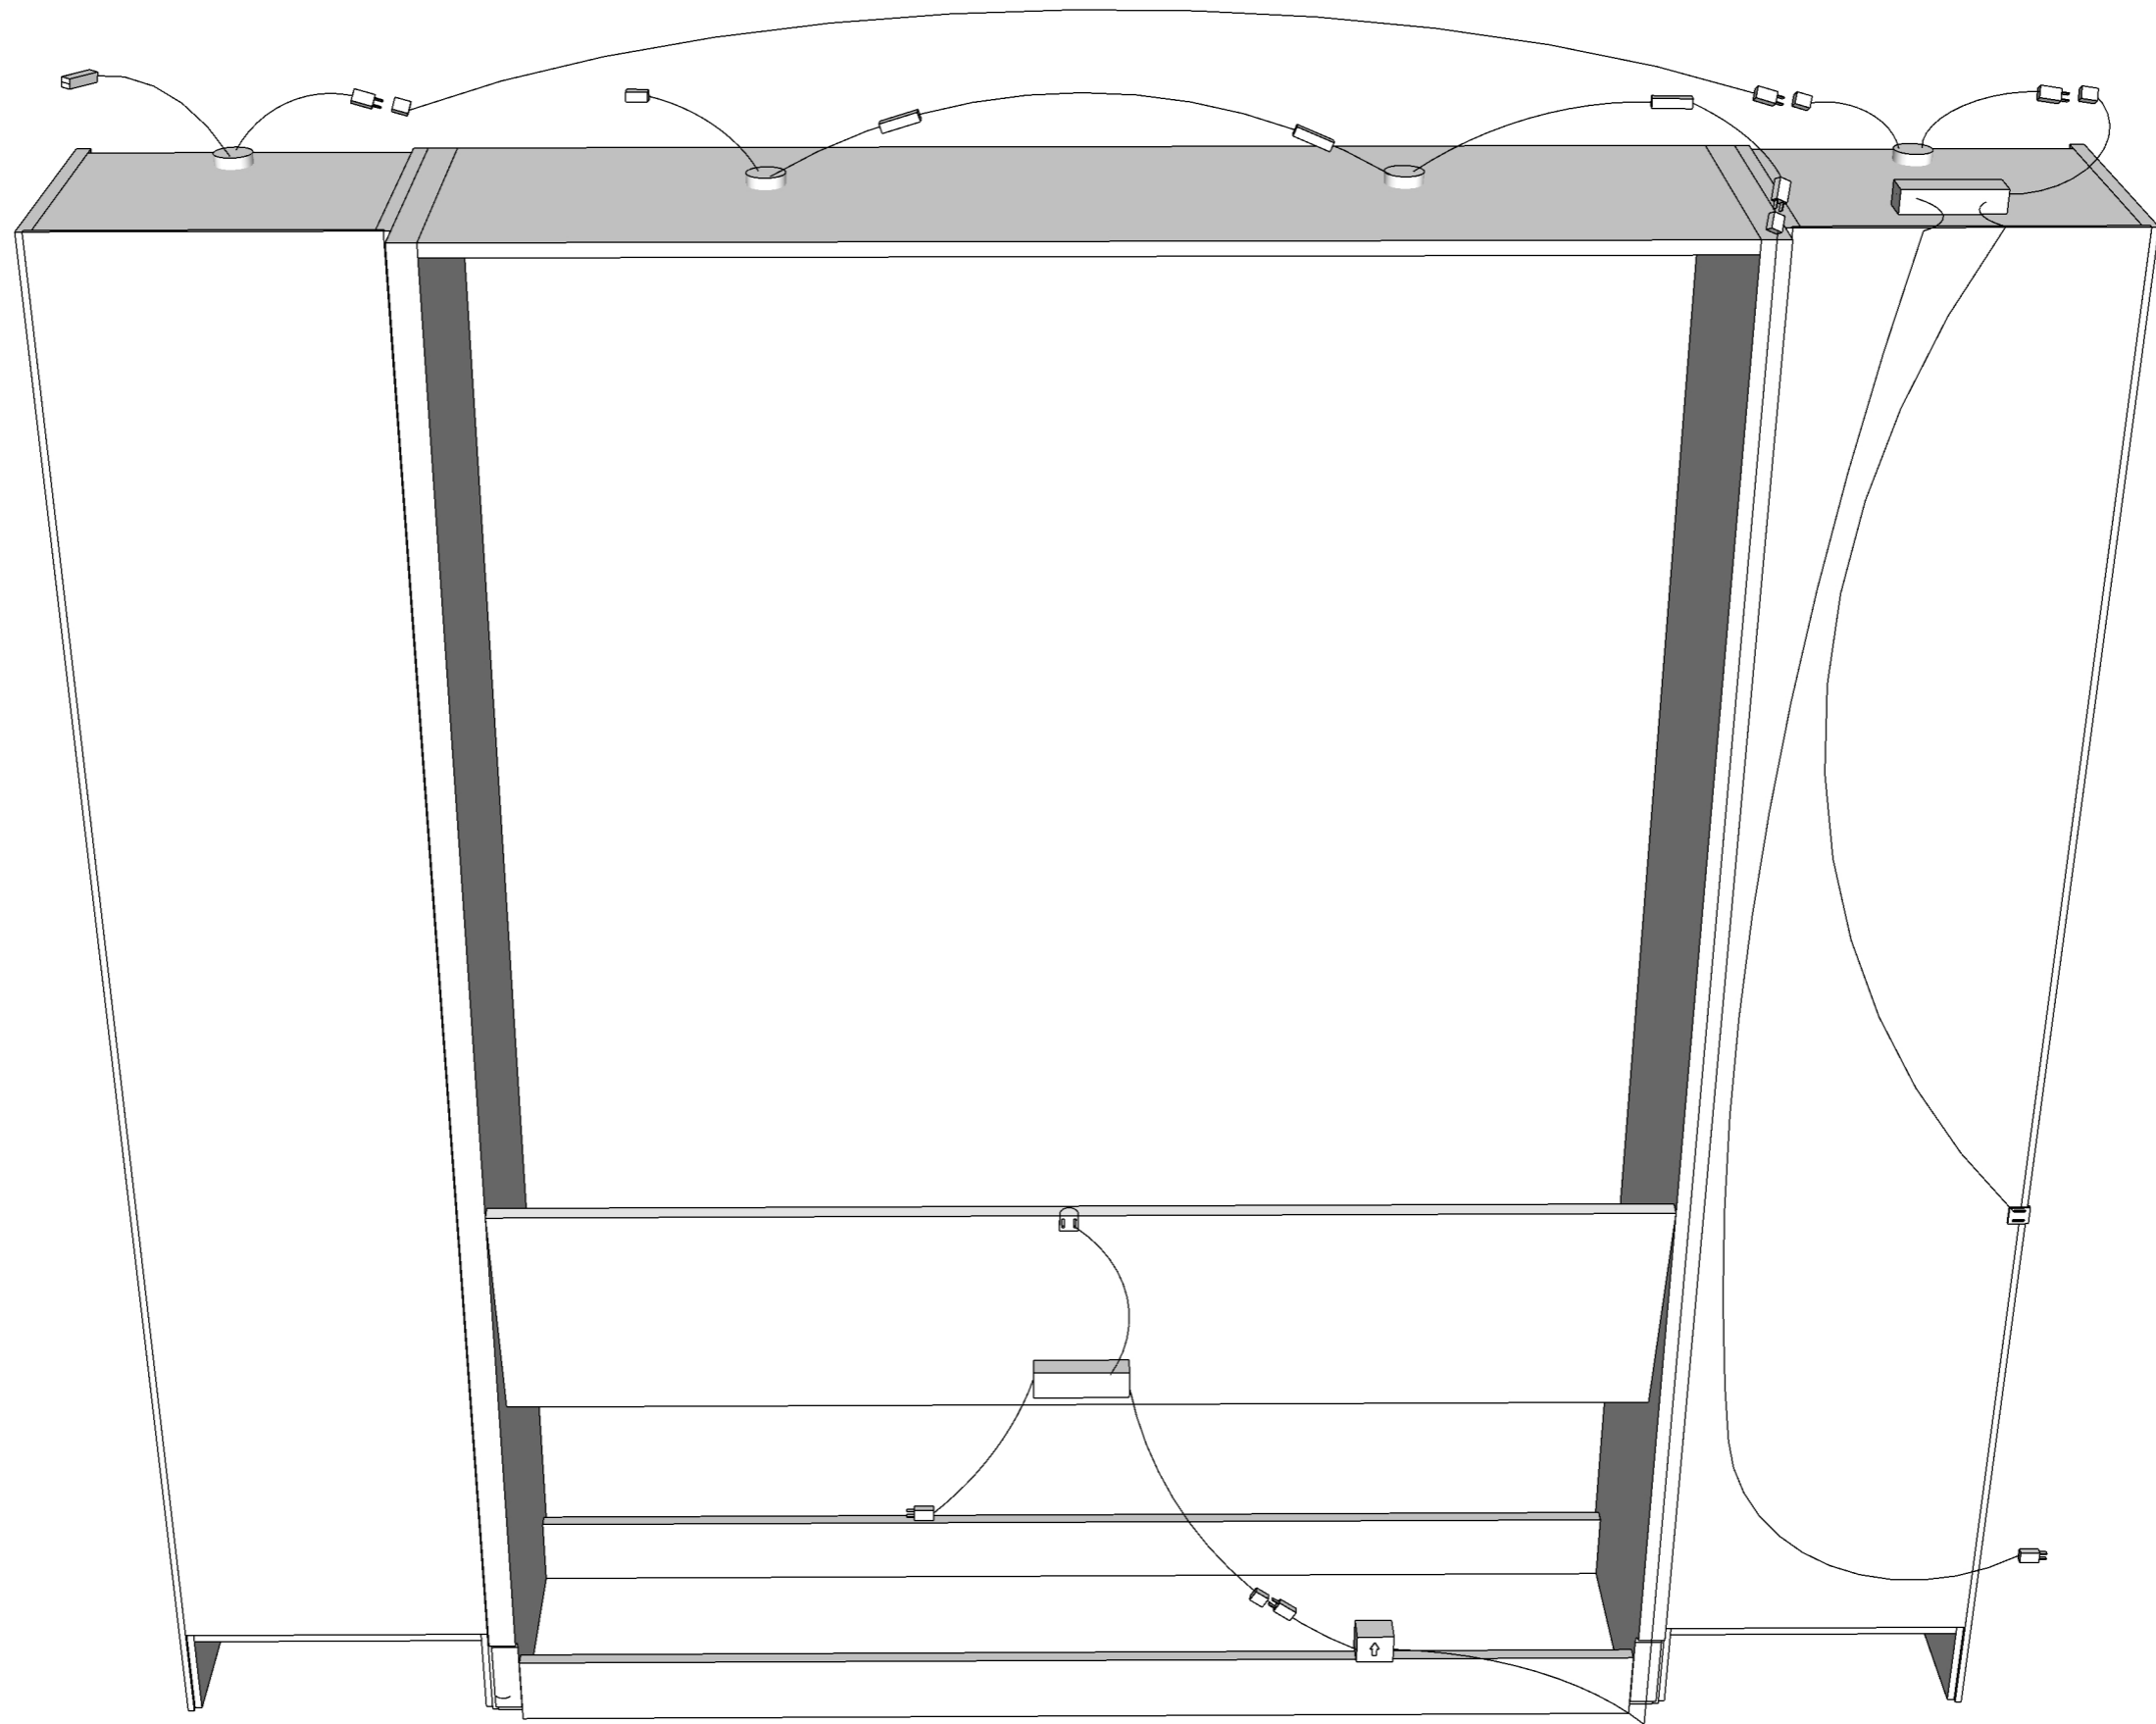

Inset Lights and Bookcases

(Back View of cabinet with Center/Bed section removed)

Standard Extension Cord
(May be routed lower and through base cutout)

Not used

Touch Control Box

Touch Plate

Bookcase Touch Plate

To Wall Outlet

To wall outlet

Touch Control box

Tilt Switch
(Mount to bed section)

Inset Lights and Bookcases

(Back View of cabinet with Center/Bed section removed)

Inset Lights No Bookcases

(Back View of cabinet with Center/Bed section removed)

Inset Lights No Bookcases

(Back View of cabinet with Center/Bed section removed)

Outlet Lights with Bookcases

(Back View of cabinet with Center/Bed section removed)

Outset Lights with Bookcases

(Back View of cabinet with Center/Bed section removed)

Outset Lights No Bookcases

(Back View of cabinet with Center/Bed section removed)

Outset Lights No Bookcases

(Back View of cabinet with Center/Bed section removed)