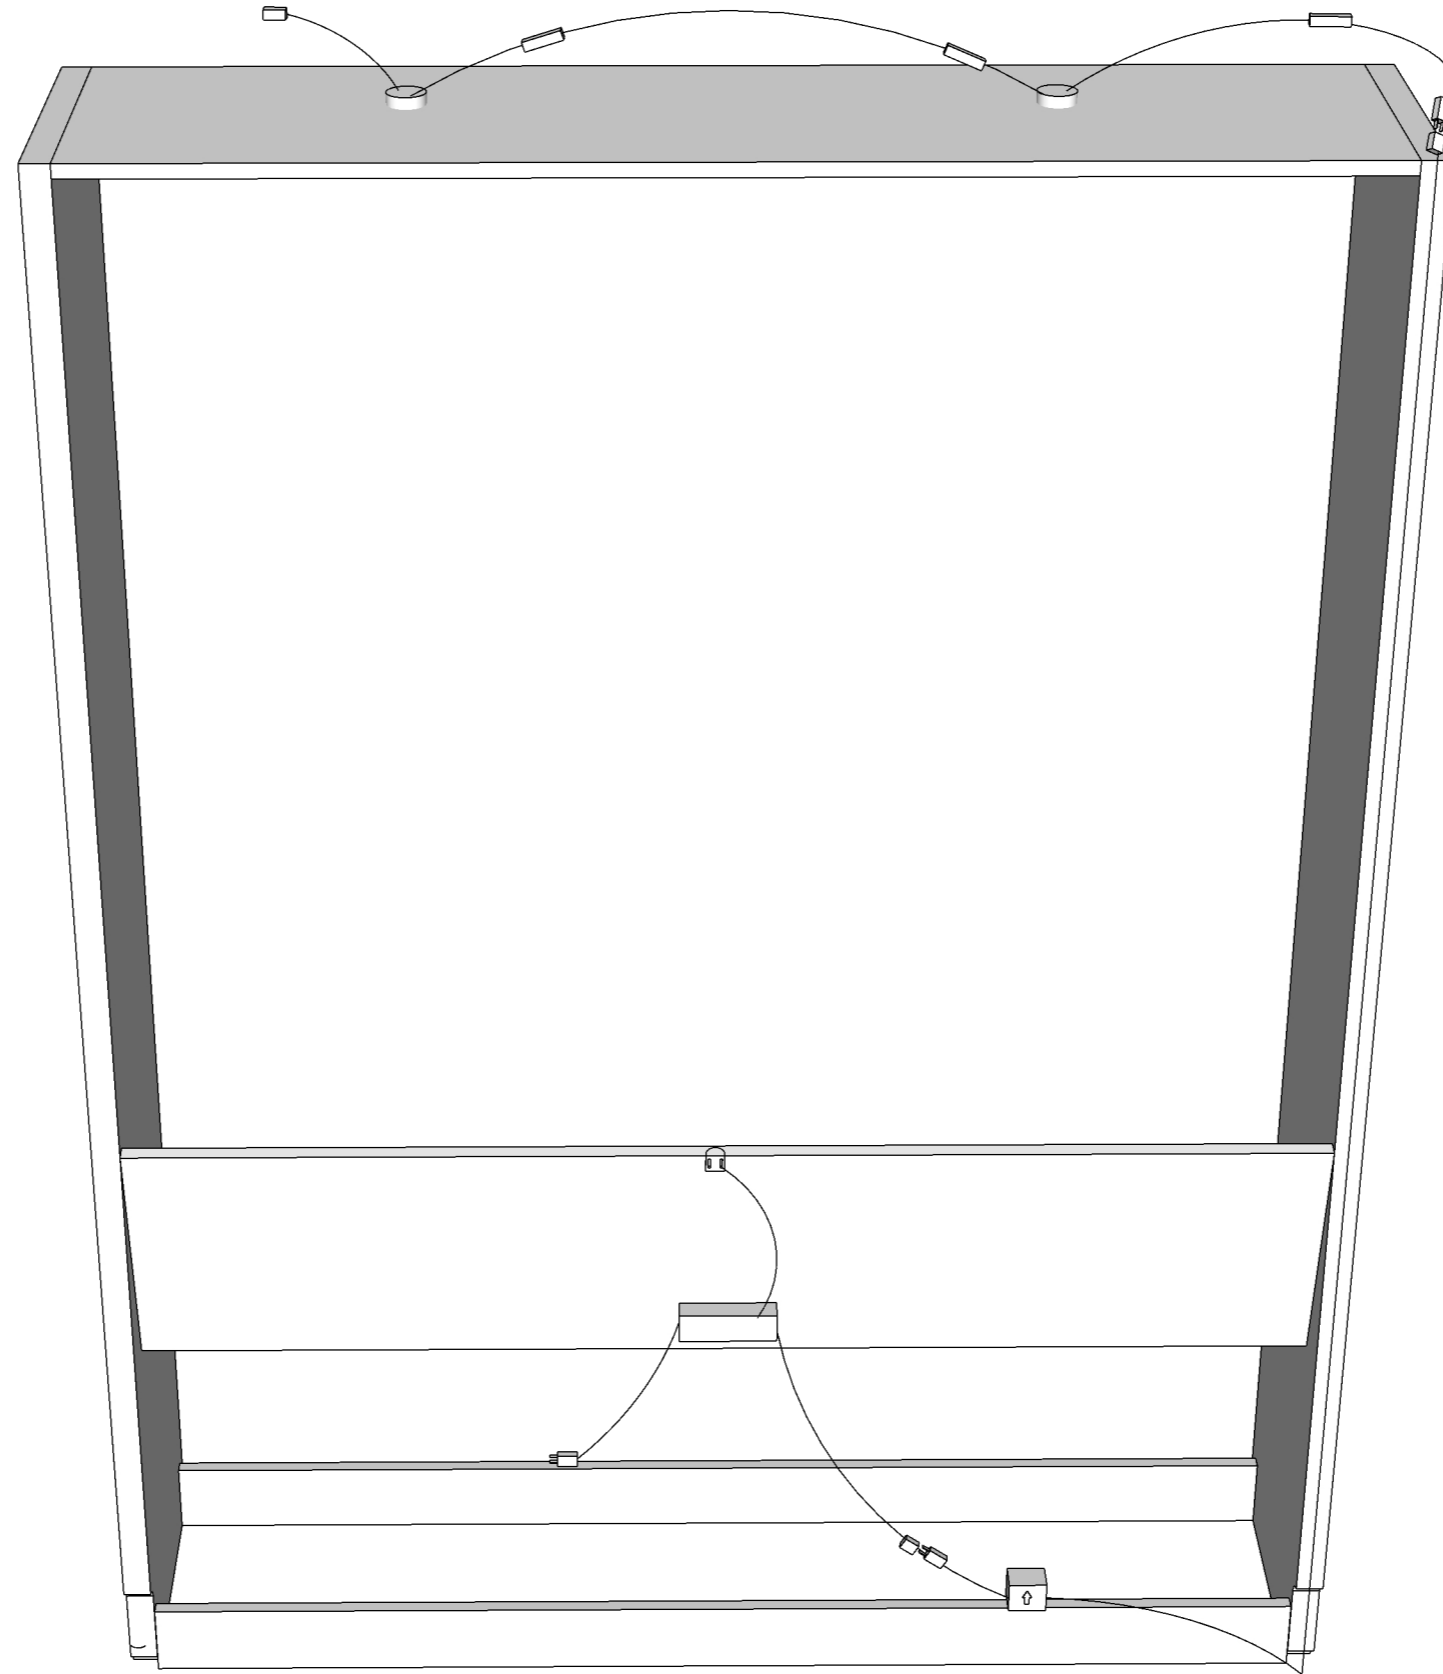

Inset Lights and Bookcases

(Back View of cabinet with Center/Bed section removed)

Standard Extension Cord
(May be routed lower and through base cutout)

Not used

Touch Control Box

Touch Plate

Bookcase Touch Plate

To Wall Outlet

To wall outlet

Touch Control box

Tilt Switch
(Mount to bed section)

Inset Lights and Bookcases

(Back View of cabinet with Center/Bed section removed)

Inset Lights No Bookcases

(Back View of cabinet with Center/Bed section removed)

Inset Lights No Bookcases

(Back View of cabinet with Center/Bed section removed)

Outlet Lights with Bookcases

(Back View of cabinet with Center/Bed section removed)

Outset Lights with Bookcases

(Back View of cabinet with Center/Bed section removed)

Outset Lights No Bookcases

(Back View of cabinet with Center/Bed section removed)

Outset Lights No Bookcases

(Back View of cabinet with Center/Bed section removed)