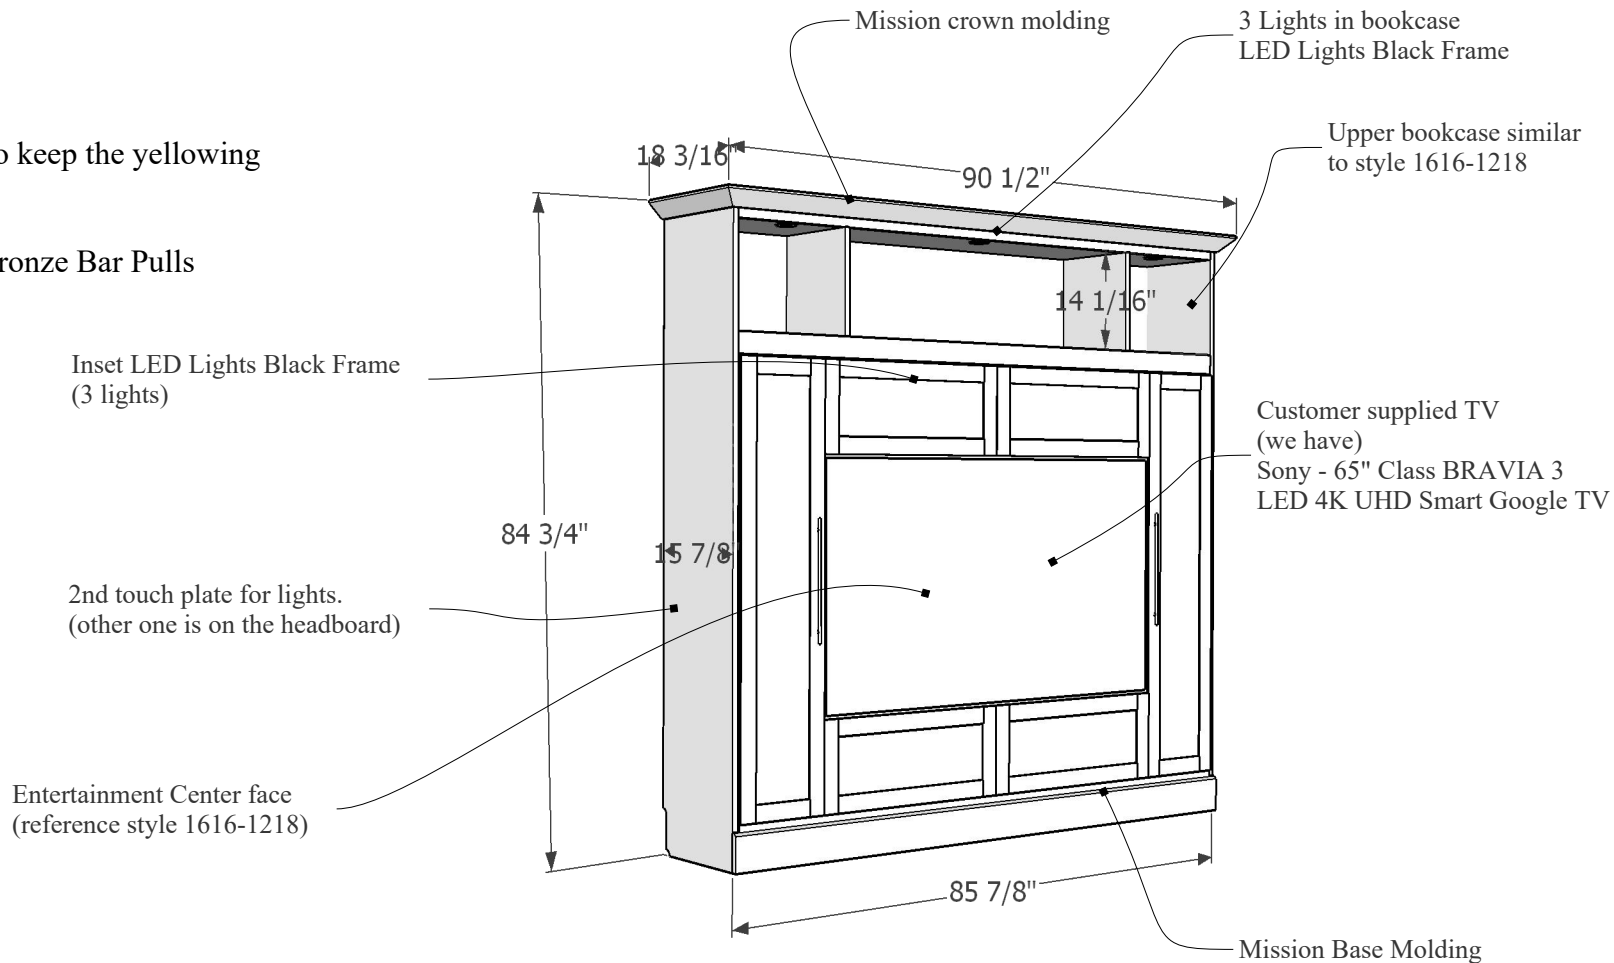

A 02

A

**Example Only**  
**Style 1116-1026**

**Size:** Queen

**Wood:** Maple

**Color:** Light white wash, to keep the yellowing down.

**Hardware:** 16" Rubbed Bronze Bar Pulls

Customer has an Orthopedic Plush top with this order