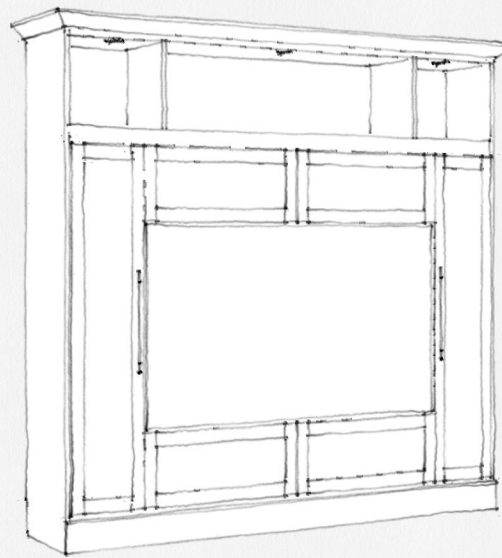

More Extras

More extras can be added to your murphy bed design. Examples of those can be found at:

www.wwbeds.com/murphy-bed-extras

More Extras

It's like having your own shop!

Example Only
Style 1116-1026

REVISIONS

	MM/DD/YY	REMARKS
1	8/25/25	Changed color to white wash, change pulls
2	--/--/--	...
3	--/--/--	...
4	--/--/--	...
5	--/--/--	...