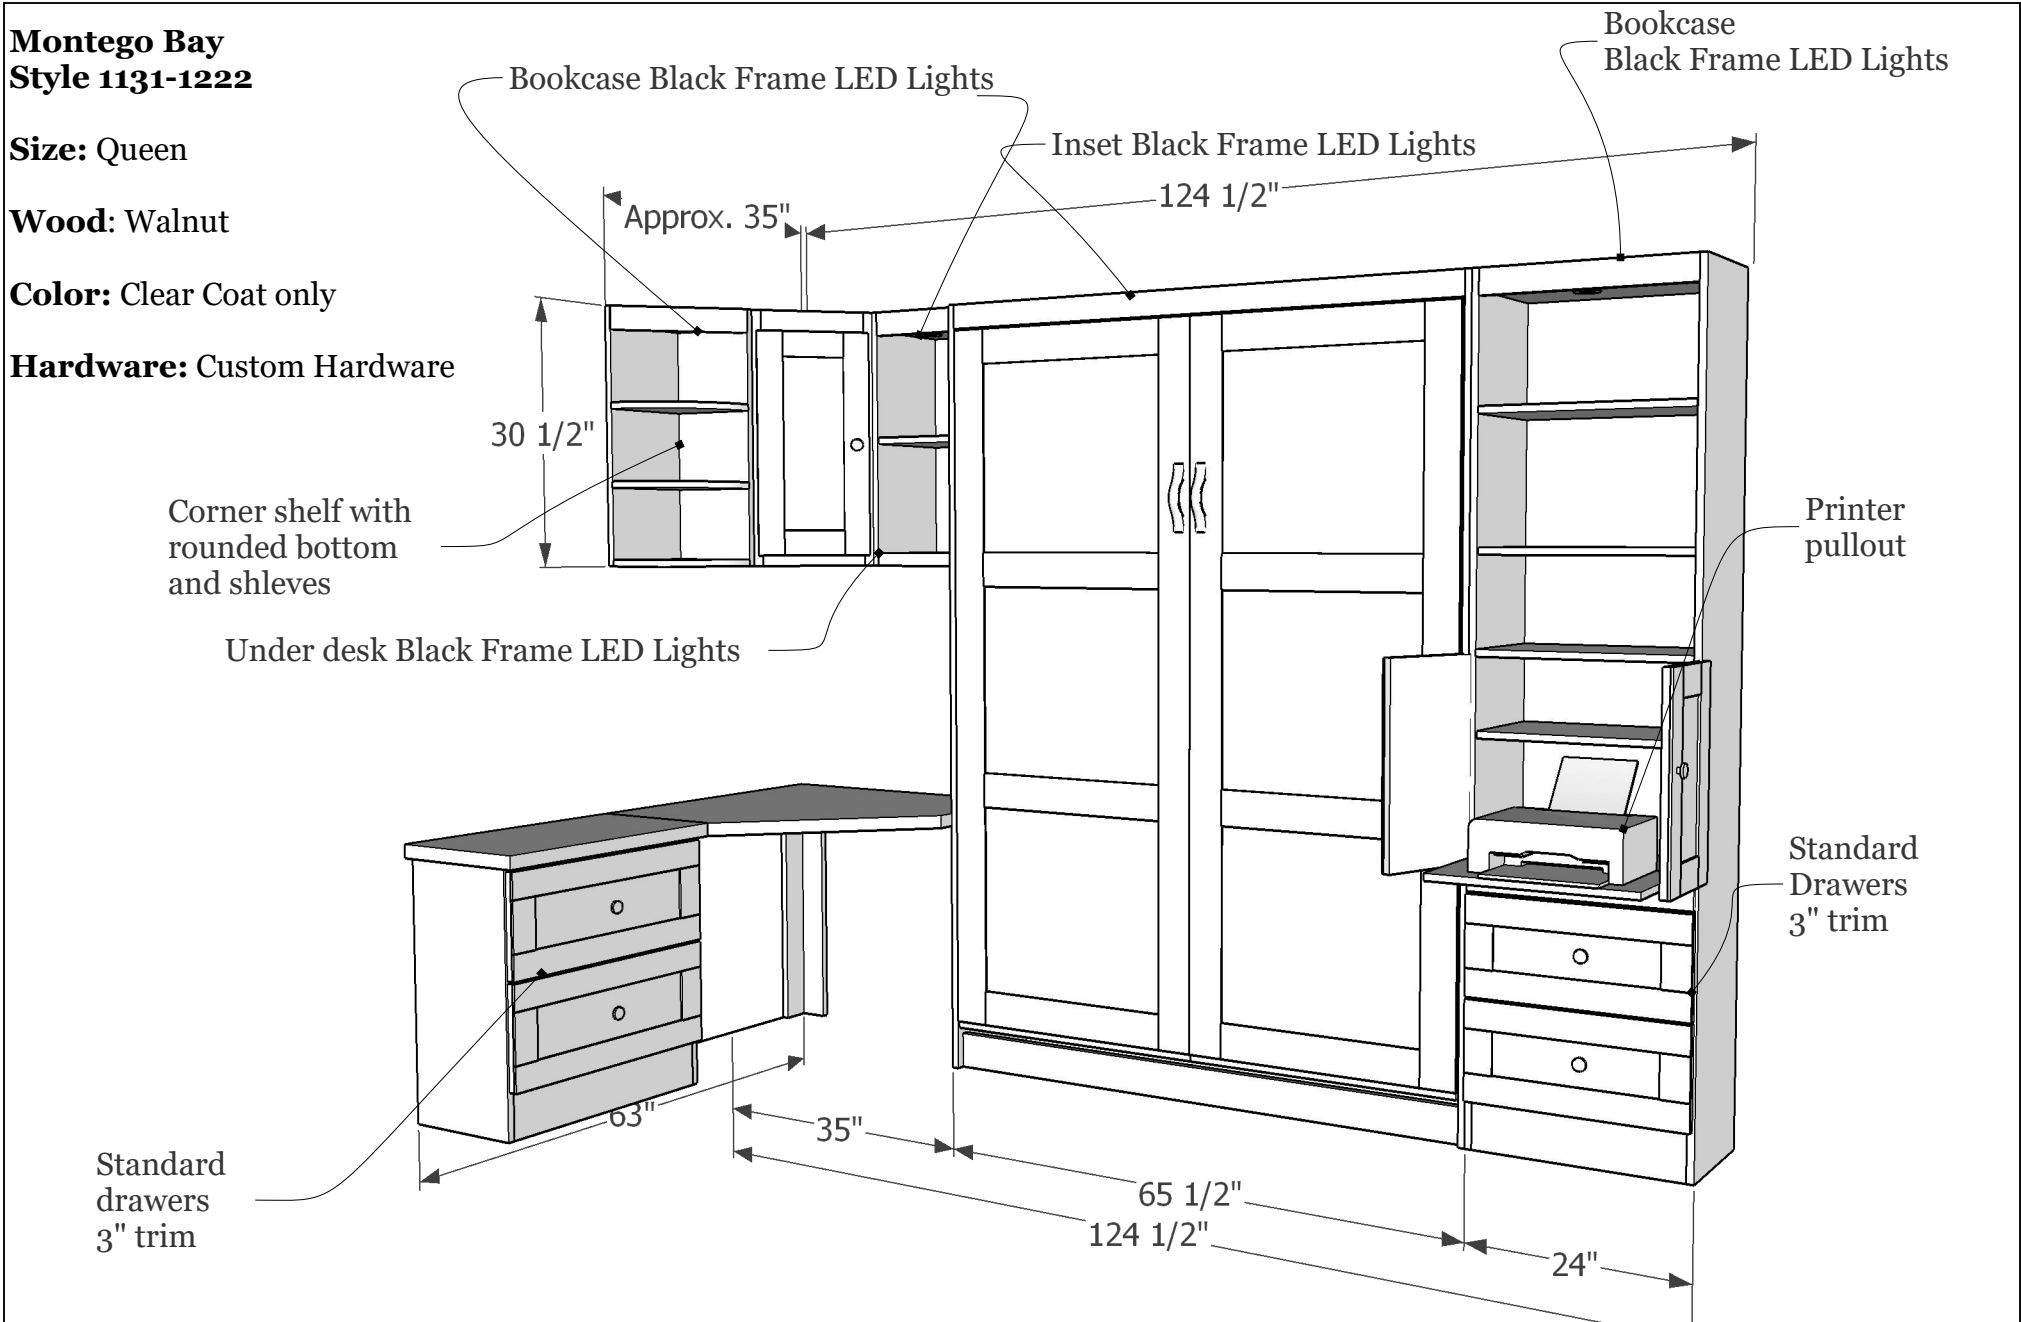

**Size:** Queen

**Wood:** Walnut

**Color:** Clear Coat only

**Hardware:** Custom Hardware

Main Drawing with Measurements

It's like having your own shop!

Montego Bay  
Style 1131-1222

REVISIONS