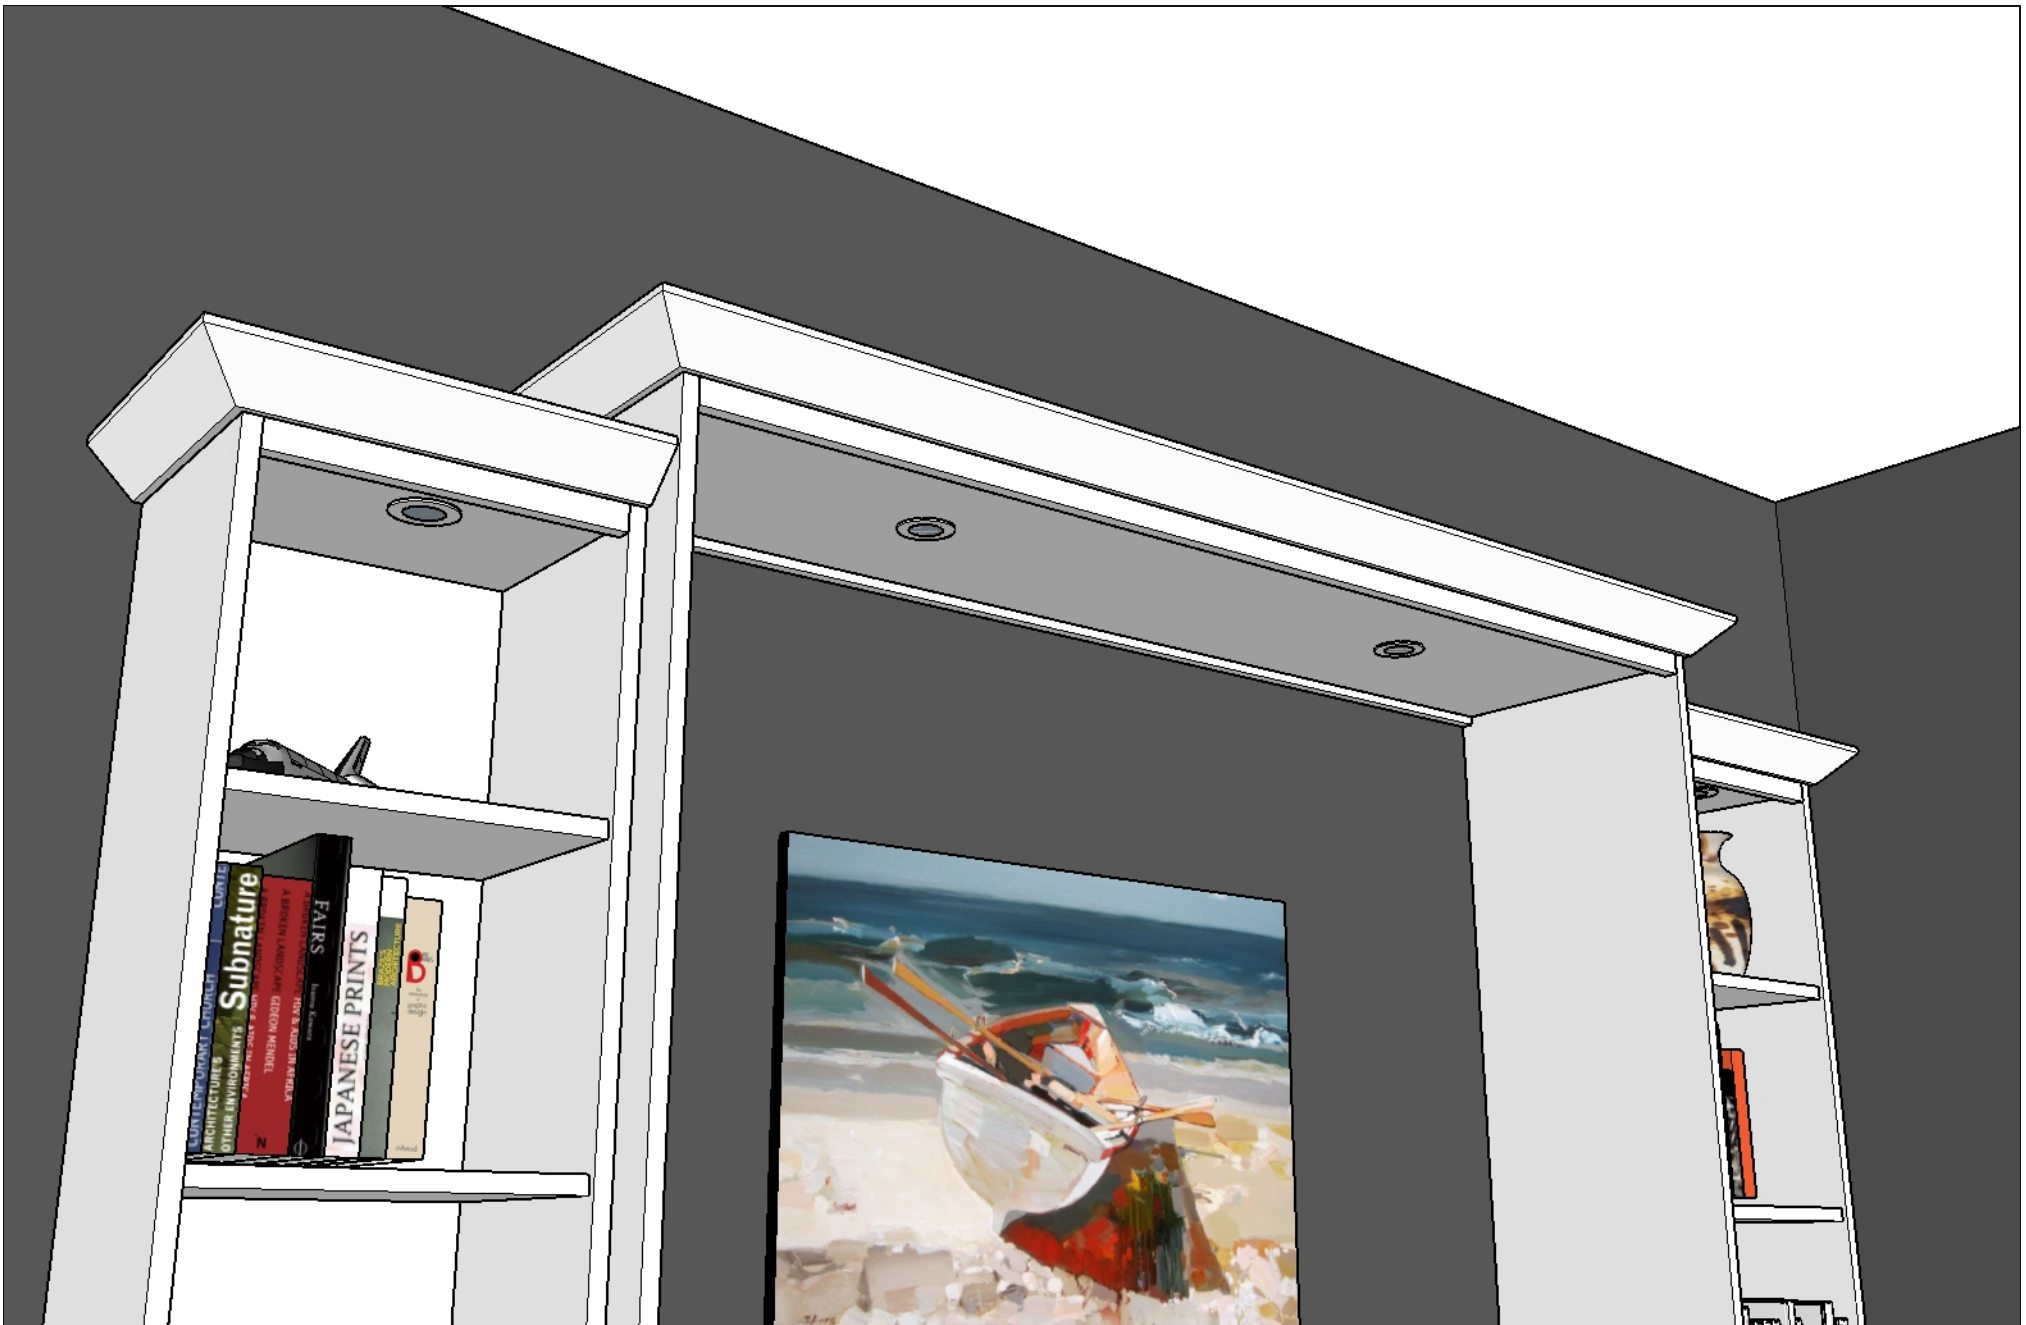

Outlet Lights

It's like having your own shop!

Example Customer
Work Order #

REVISIONS

	MM/DD/YY	REMARKS
1	--/--/--	...
2	--/--/--	...
3	--/--/--	...
4	--/--/--	...
5	--/--/--	...