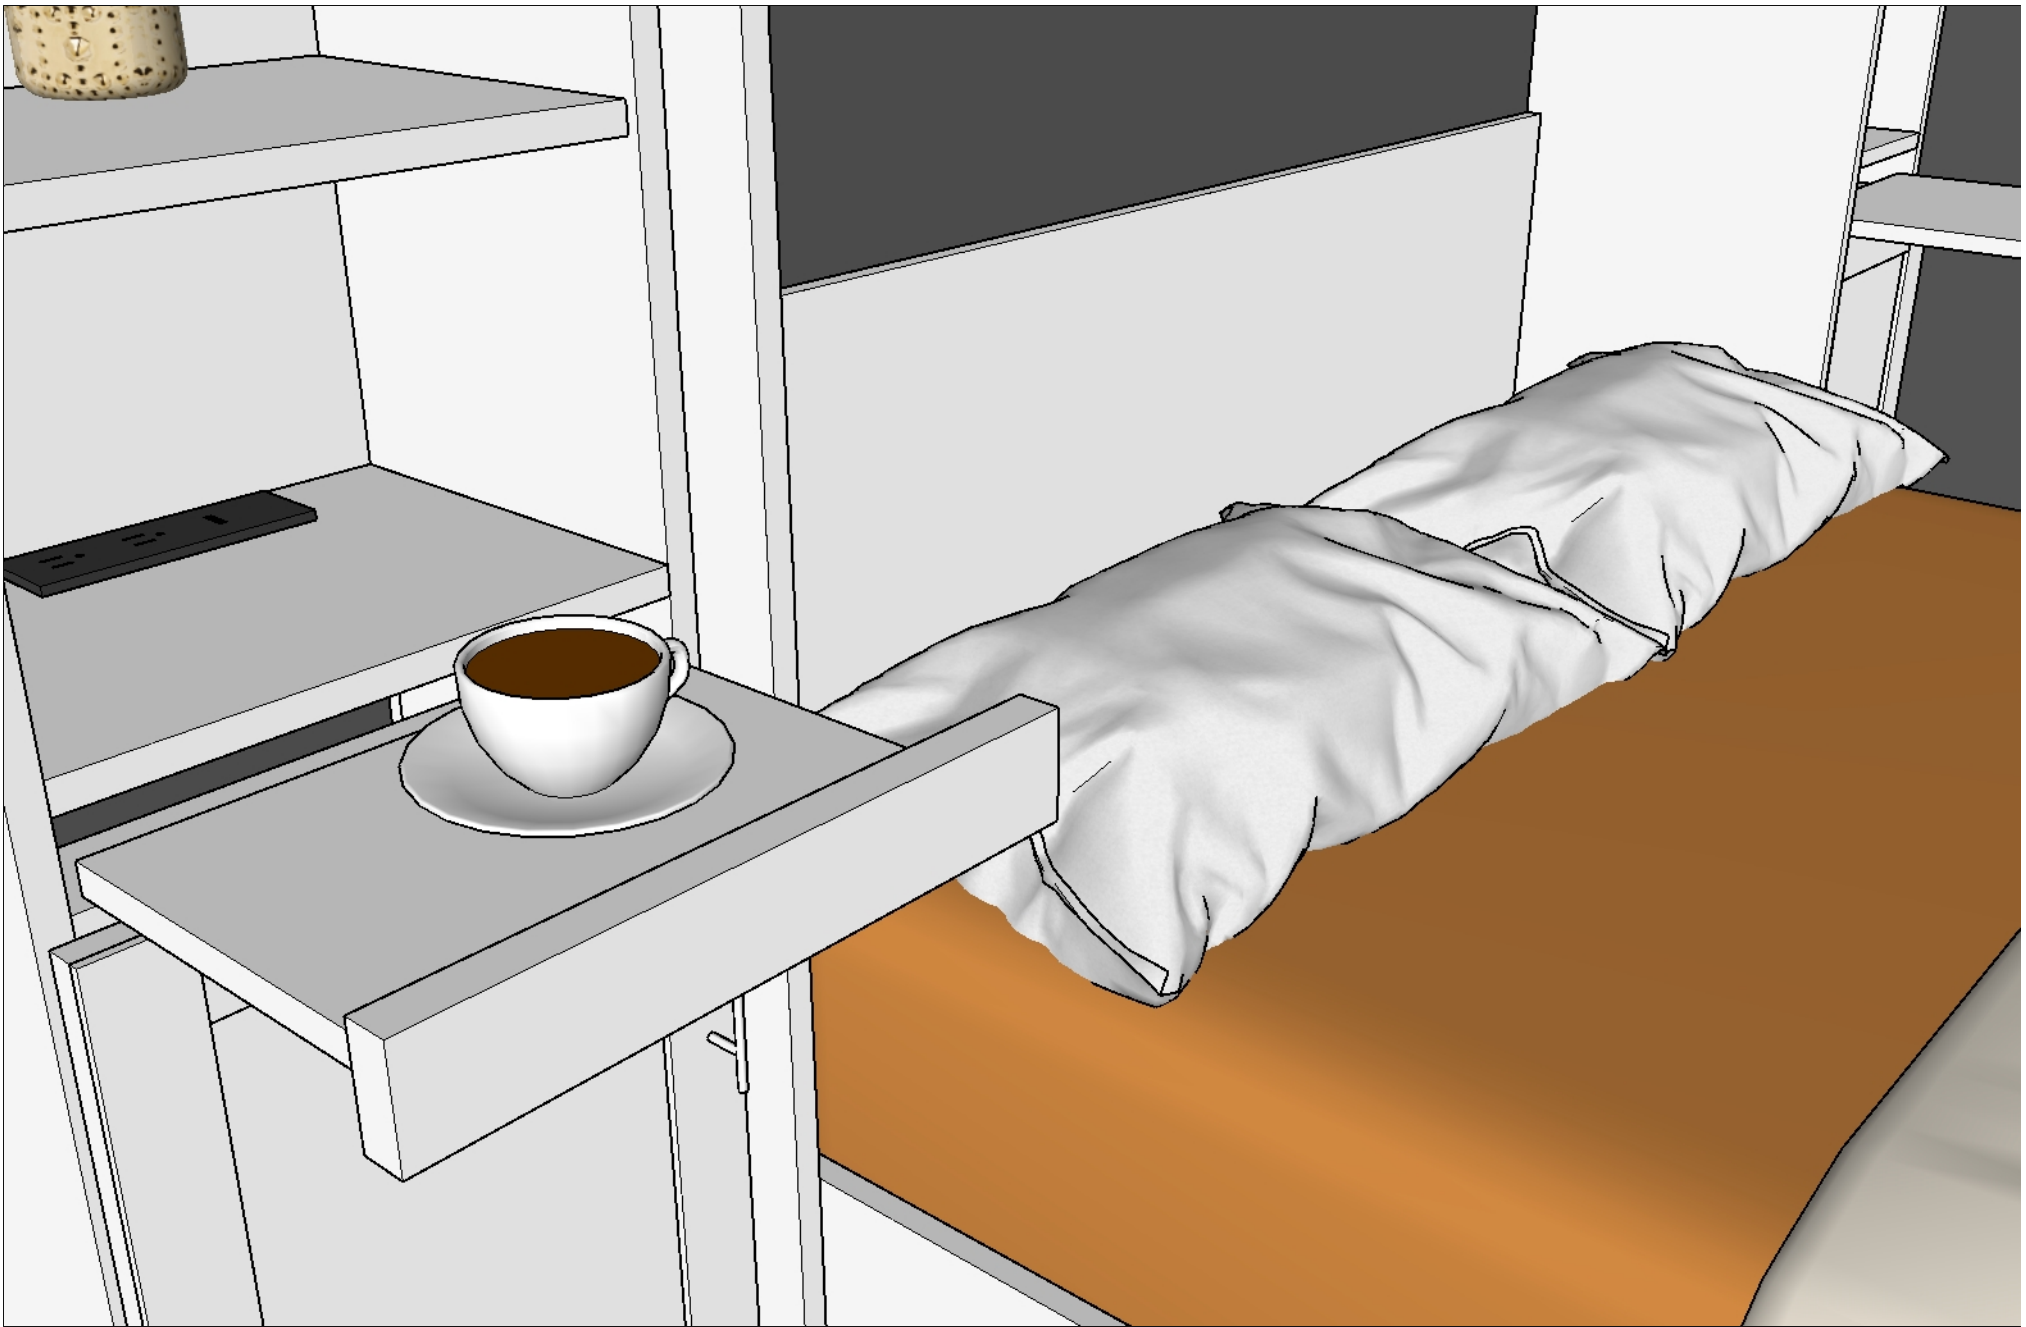

Pullout Trays

It's like having your own shop!

Example Customer
Work Order #

REVISIONS

	MM/DD/YY	REMARKS
1	--/--/-- ...	
2	--/--/-- ...	
3	--/--/-- ...	
4	--/--/-- ...	
5	--/--/-- ...	

03

A